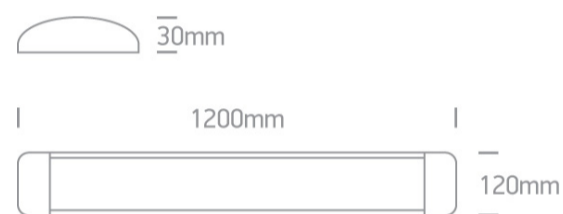

11 Office &amp; Kitchen&gt;The LED Linear Range

38248L/W/C

48W LED fitting ideal for office installation, IP20.

Supplied with non-dimmable LED driver.

Complies with standard EN60598-1 and any other specific standards.

## Dimensions

White

Material

Aluminium

Diffuser Material

PC

Shape	Rectangular
Length	1200mm
Width	120mm
Height	30mm
Surface Ceiling	Yes
Indoor	Yes

#### Packing Info

Box Length	124cm
Box Width	13,5cm
Box Height	3,5cm
Box Weight	1.458kg
Pcs/Carton	12
Barcode	5291889052234
HS Code	9405409900