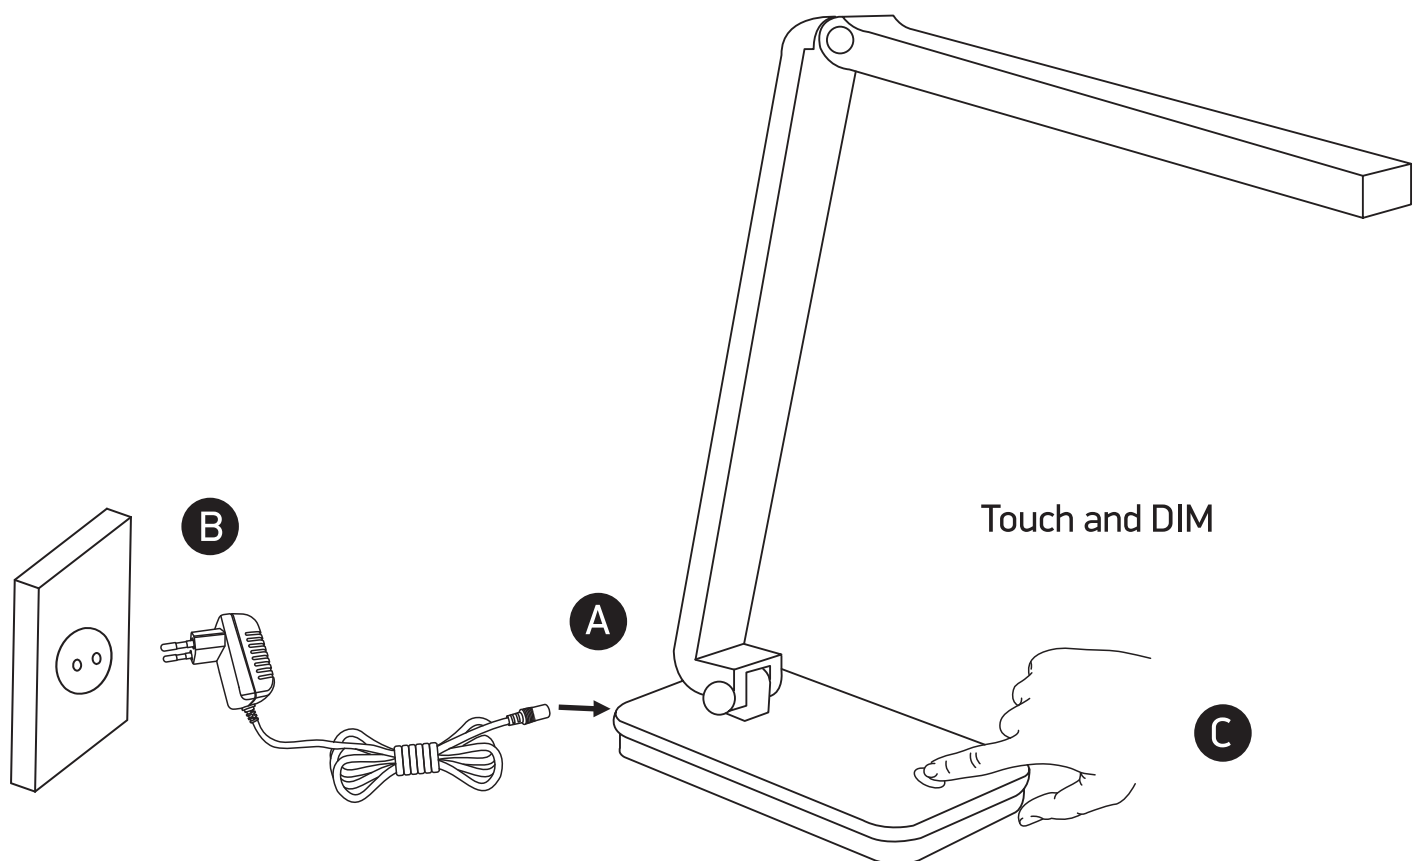

# INSTALLATION MANUAL

61072

**ecolight**

DIMMABLE  
ADJUSTABLE

100-240V | SMD 2835 | 6W | IP20 | ABS | Adjustable

USB charging socket

**one**  
LIGHT

## Warnings:

1. Make sure that the product is installed properly before connecting to electricity.
2. Do not cover the fitting.
3. Maintenance and installation should only be carried out by a professional electrician.