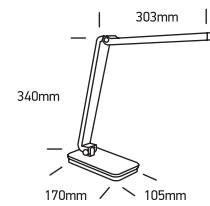

# INSTALLATION MANUAL

61072

**ecolight**

DIMMABLE  
ADJUSTABLE

100-240V | SMD 2835 | 6W | IP20 | ABS | Adjustable

USB charging socket

**one**  
LIGHT