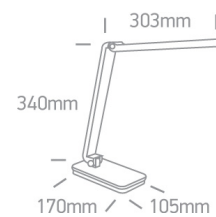

11 Office & Kitchen>Reading LED Lamps

61072/W

6W Reading stepless dimming table lamp with USB socket, IP20.

Complies with standard EN60598-1 and any other specific standards.

Downloads

Dimensions

Physical Specification

Item Group	11 Office & Kitchen
Family	Reading LED Lamps
Order Code	61072/W
Colour	White
Material	ABS
Shape	Rectangular
Length	303mm
Width	170x105mm
Height	340mm
Surface Floor/Ground	Yes
Indoor	Yes
Adjustable	2 Directions

4000K

200lm

33,33lm/W

80

Packing Info

Box Length
Box Width
Box Height
Box Weight
Pcs/Carton
Barcode
HS Code

36,5cm

12cm