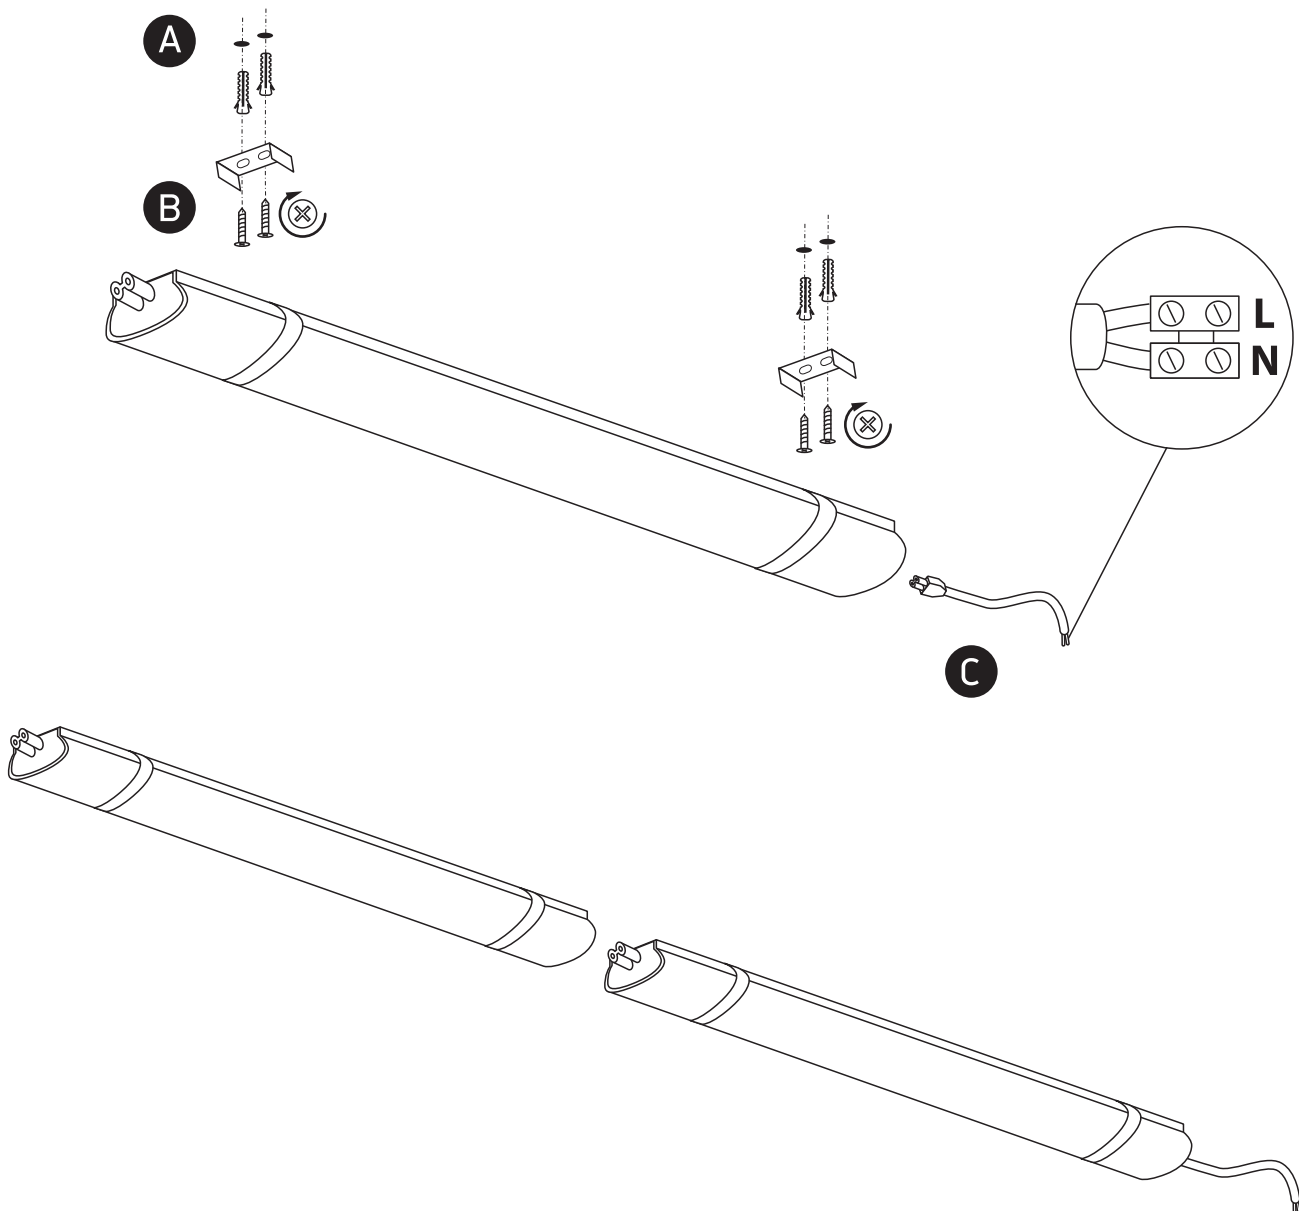

INSTALLATION MANUAL

38236LC, 38245LC

ecolight

80
CRI

100-240V | SMD 2835 | 36W / 45W | 50/60Hz | IP65 | PC

Complete with driver

one
LIGHT

38236LC connect 10 fittings maximum / 38245LC connect 10 fittings maximum.