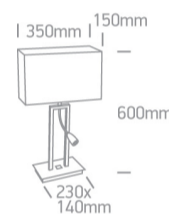

Dimensions

Physical Specification

Item Group	18 Decorative
Family	The Hotel Range Metal
Order Code	61044A/C/W
Colour	Chrome
Material	Metal
Diffuser Material	Fabric
Shape	Rectangular
Length	350mm
Width	150mm
Height	600mm
Surface Floor/Ground	Yes
Indoor	Yes