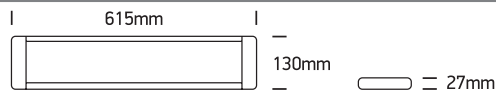

INSTALLATION MANUAL

38225M, 38248M

ecolight

80 CRI

Complete with driver.

one
LIGHT

38225M: 230V | SMD 2835 | 25W | IP20 | Aluminium + plastic

38248M: 230V | SMD 2835 | 48W | IP20 | Aluminium + plastic