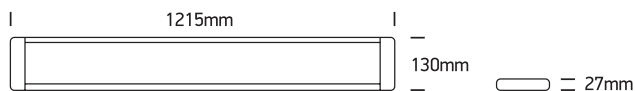

INSTALLATION MANUAL

38225M, 38248M

ecolight

80 CRI

Complete with driver.

one
LIGHT

38225M: 230V | SMD 2835 | 25W | IP20 | Aluminium + plastic

38248M: 230V | SMD 2835 | 48W | IP20 | Aluminium + plastic