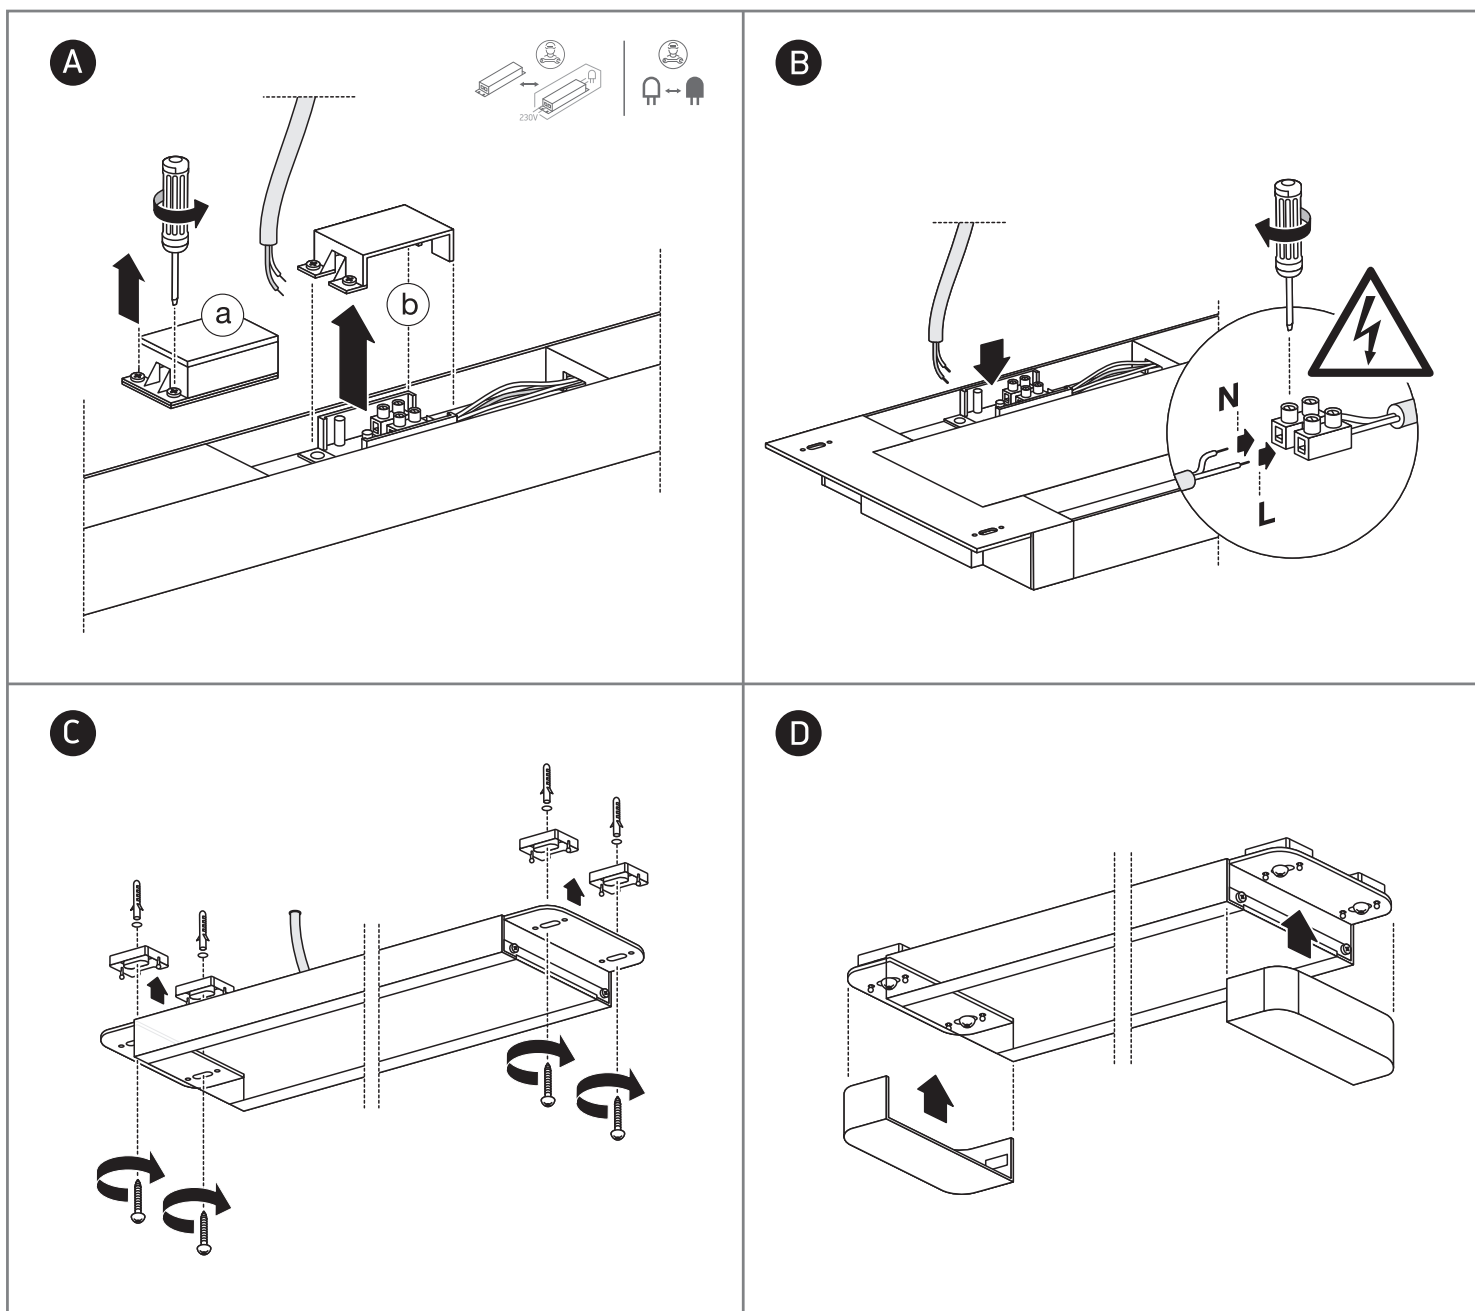

INSTALLATION MANUAL

38225M, 38248M

ecolight

80 CRI

Complete with driver.

one
LIGHT

38225M: 230V | SMD 2835 | 25W | IP20 | Aluminium + plastic

38248M: 230V | SMD 2835 | 48W | IP20 | Aluminium + plastic