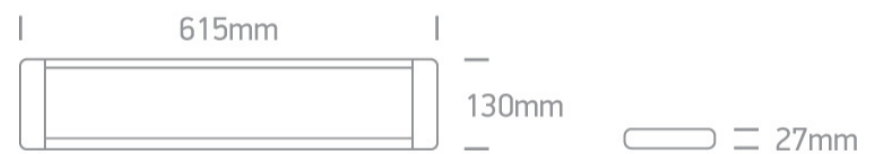

11 Office & Kitchen>The LED Linear Range

38225M/W/W

25W LED fitting ideal for office installation, IP20.

Supplied with non-dimmable LED driver.

Complies with standard EN60598-1 and any other specific standards.

Downloads

Dimensions

Accessories

050090

Physical Specification

Item Group

11 Office & Kitchen

Family

The LED Linear Range

Order Code

38225M/W/W

Colour

White

Material

Aluminium + Plastic

Shape

Rectangular

Length	615mm
Width	130mm
Height	27mm
Surface Ceiling	Yes
Indoor	Yes

Electrical Characteristics

Gear	Built In
Fitting + Driver	
Input Voltage	220-240V
50 Hz	Yes
60 Hz	Yes
Safety Class	
Power(Watts)	25W
IP Rating	IP20
Light Source	LED built in
Dimmable	No
F Mark	