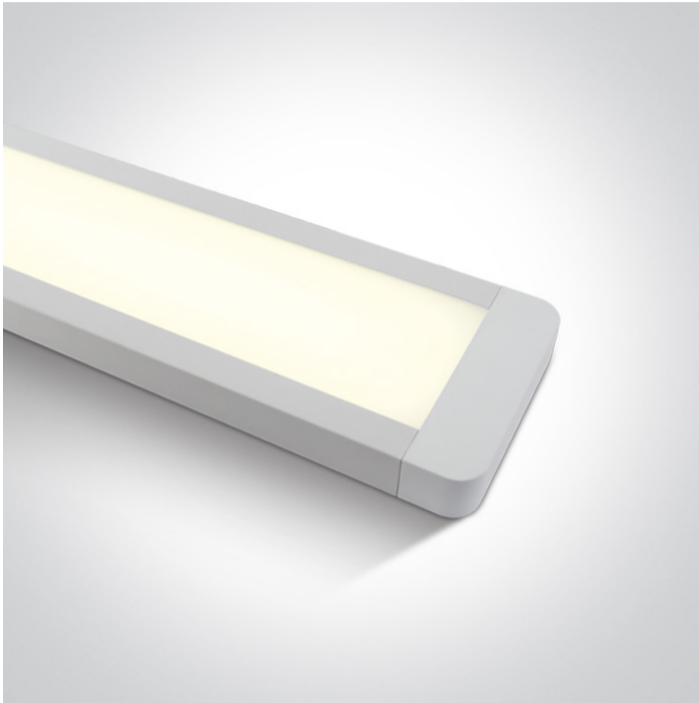

11 Office & Kitchen>The LED Linear Range

38225M/W/W

25W LED fitting ideal for office installation, IP20.

Supplied with non-dimmable LED driver.

Complies with standard EN60598-1 and any other specific standards.

The LED Linear Range

Order Code

38225M/W/W

Colour

White

Material

Aluminium + Plastic

Shape