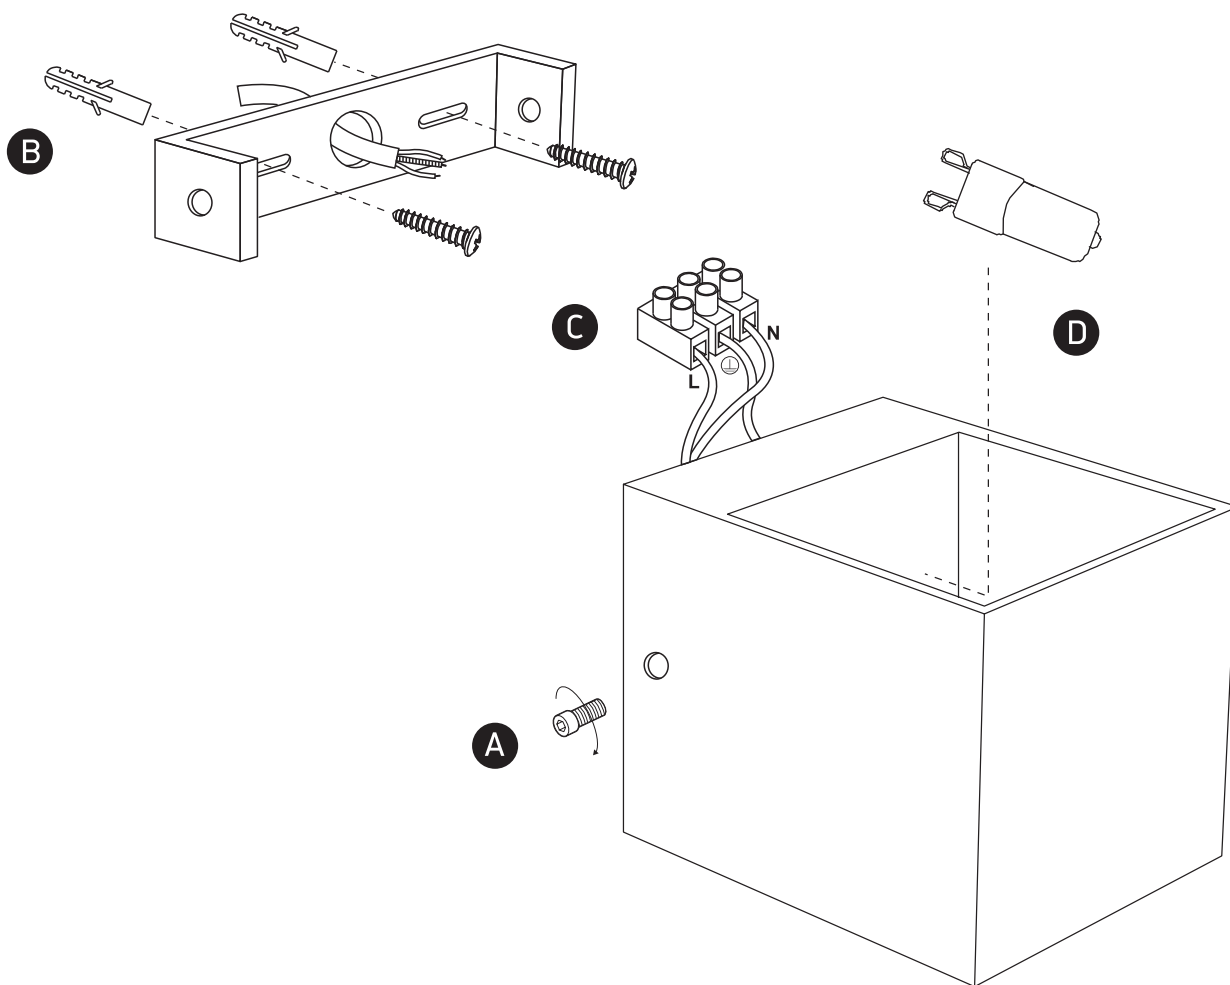

INSTALLATION MANUAL

6030

100-240V | G9 | 30W | IP20 | Aluminium

Warnings:

1. Make sure that the product is installed properly before connecting to electricity.
2. Do not cover the fitting.
3. Maintenance and installation should only be carried out by a professional electrician.