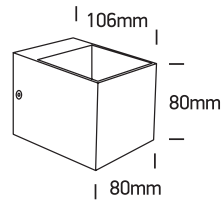

INSTALLATION MANUAL

6030

100-240V | G9 | 30W | IP20 | Aluminium

Warnings:

1. Make sure that the product is installed properly before connecting to electricity.
2. Do not cover the fitting.
3. Maintenance and installation should only be carried out by a professional electrician.