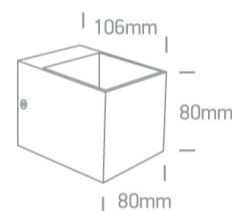

12 Wall & Ceiling>G9 Decorative Wall Lights Aluminium

6030/W

30W G9 Aluminium Mirror Reflector Decorative Wall Lights.

Complies with standard EN60598-1 and any other specific standards.

Downloads

Dimensions

Physical Specification

Item Group	12 Wall & Ceiling
Family	G9 Decorative Wall Lights Aluminium
Order Code	6030/W
Colour	White
Material	Aluminium
Shape	Rectangular
Length	80mm
Width	80mm
Height	106mm
Surface Wall	Yes
Indoor	Yes
Adjustable	No