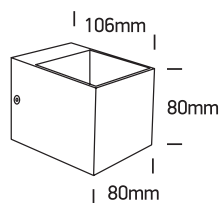

INSTALLATION MANUAL

6030

100-240V | G9 | 30W | IP20 | Aluminium

Warnings:

1. Make sure that the product is installed properly before connecting to electricity.
2. Do not cover the fitting.
3. Maintenance and installation should only be carried out by a professional electrician.