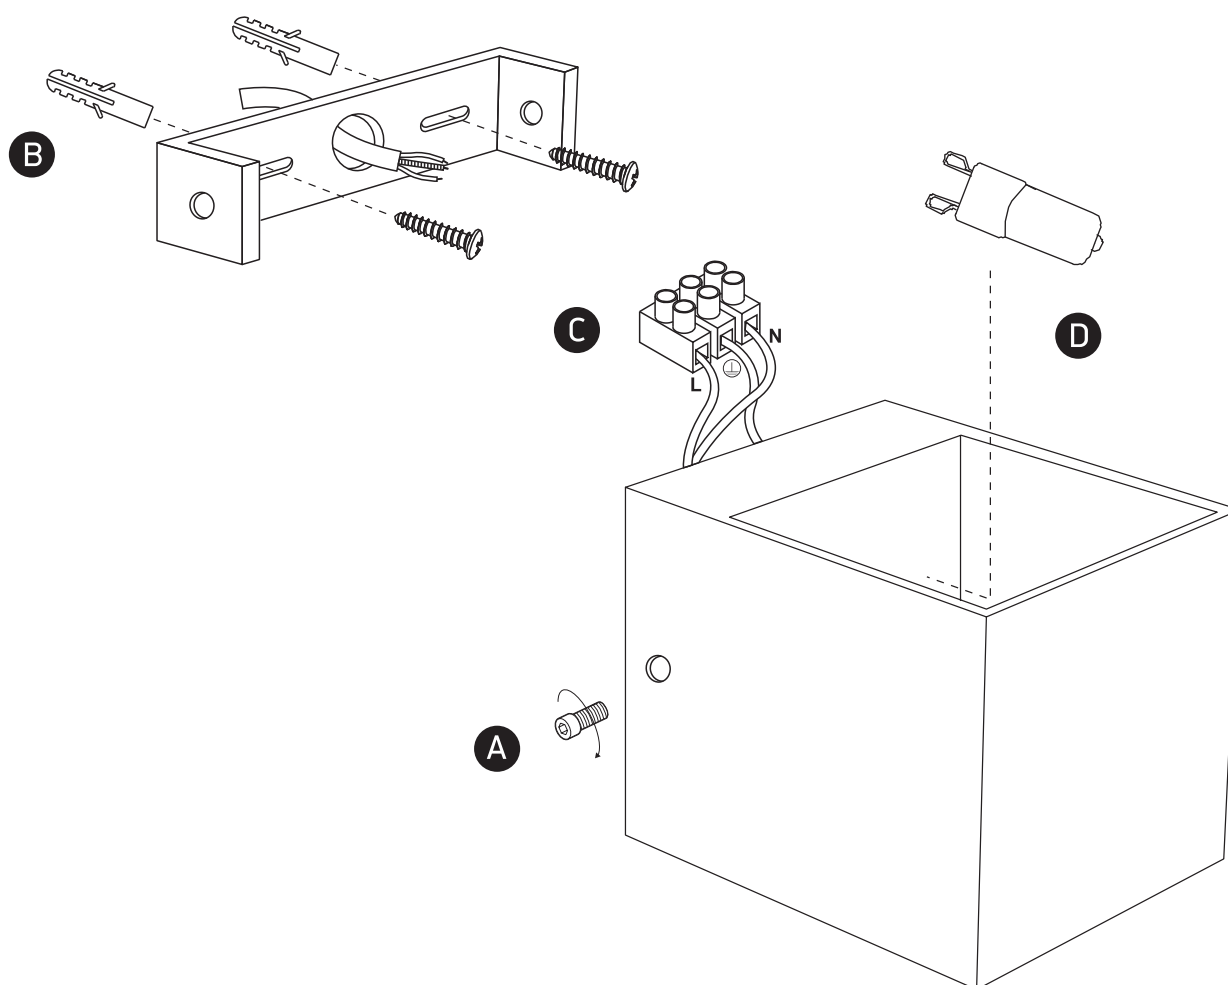

INSTALLATION MANUAL

6030

100-240V | G9 | 30W | IP20 | Aluminium

Warnings:

1. Make sure that the product is installed properly before connecting to electricity.
2. Do not cover the fitting.
3. Maintenance and installation should only be carried out by a professional electrician.