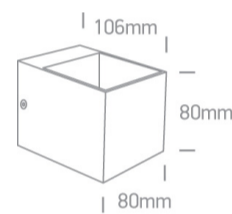

12 Wall & Ceiling>G9 Decorative Wall Lights Aluminium

6030/B

30W G9 Aluminium Mirror Reflector Decorative Wall Lights.

Complies with standard EN60598-1 and any other specific standards

Downloads

Dimensions

Physical Specification

Item Group	12 Wall & Ceiling
Family	G9 Decorative Wall Lights Aluminium
Order Code	6030/B
Colour	Black
Material	Aluminium
Shape	Rectangular
Length	80mm
Width	80mm
Height	106mm
Surface Wall	Yes
Indoor	Yes
Adjustable	No