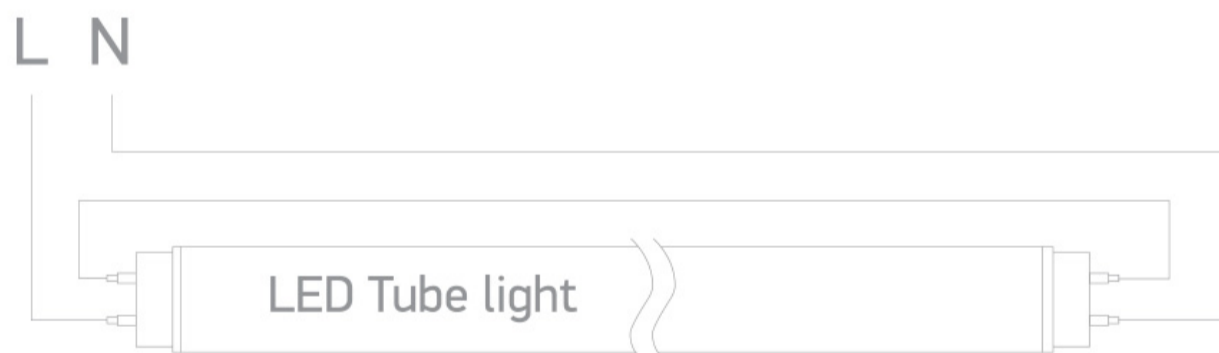

21 Industrial & Floodlights>The IP65 Range For T8 LED Tubes PC + PC

38218E

T8 LED Tubes IP65 Range

Complies with standard EN60598-1 and any other specific standards.

Downloads

Dimensions

Wiring Diagram

Physical Specification

Item Group

21 Industrial & Floodlights

Family

The IP65 Range For T8 LED Tubes PC + PC

Order Code

38218E

Colour

Grey

Material

PC

Diffuser Material	PC
Shape	Circular
Height	655mm
Diameter	80mm
Surface Ceiling	Yes
Surface Wall	Yes
Indoor	Yes
Outdoor	Yes
Adjustable	No
IK Rating	8

Illumination Data

Illumination Diagram

Packing Info