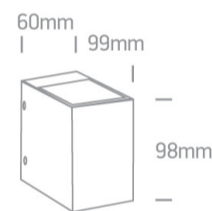

12 Wall & Ceiling>The GU10 & G9 Wall Lights

6017G/AL

40W G9 Natural Aluminium Wall Lights.

Complies with standard EN60598-1 and any other specific standards.

Downloads

Dimensions

Physical Specification

Item Group	12 Wall & Ceiling
Family	The GU10 & G9 Wall Lights
Order Code	6017G/AL
Colour	Aluminium
Material	Natural Aluminium
Shape	Circular
Surface Wall	Yes
Indoor	Yes
Adjustable	No