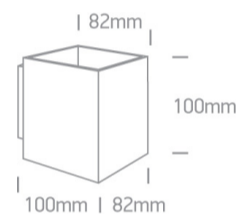

12 Wall & Ceiling>G9 Decorative Wall Lights Aluminium

6017A/W

30W G9 Aluminium Decorative Wall Lights.

Complies with standard EN60598-1 and any other specific standards.

Downloads

Dimensions

Physical Specification

Item Group	12 Wall & Ceiling
Family	G9 Decorative Wall Lights Aluminium
Order Code	6017A/W
Colour	White
Material	Aluminium
Shape	Rectangular
Length	100mm
Width	82mm
Height	100mm
Surface Wall	Yes
Indoor	Yes
Adjustable	No