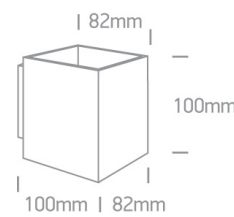

12 Wall & Ceiling>G9 Decorative Wall Lights Aluminium

6017A/B

30W G9 Aluminium Decorative Wall Lights.

Complies with standard EN60598-1 and any other specific standards.

Downloads

Dimensions

Physical Specification

Item Group	12 Wall & Ceiling
Family	G9 Decorative Wall Lights Aluminium
Order Code	6017A/B
Colour	Black
Material	Aluminium
Shape	Rectangular
Length	100mm
Width	82mm
Height	100mm
Surface Wall	Yes
Indoor	Yes
Adjustable	No