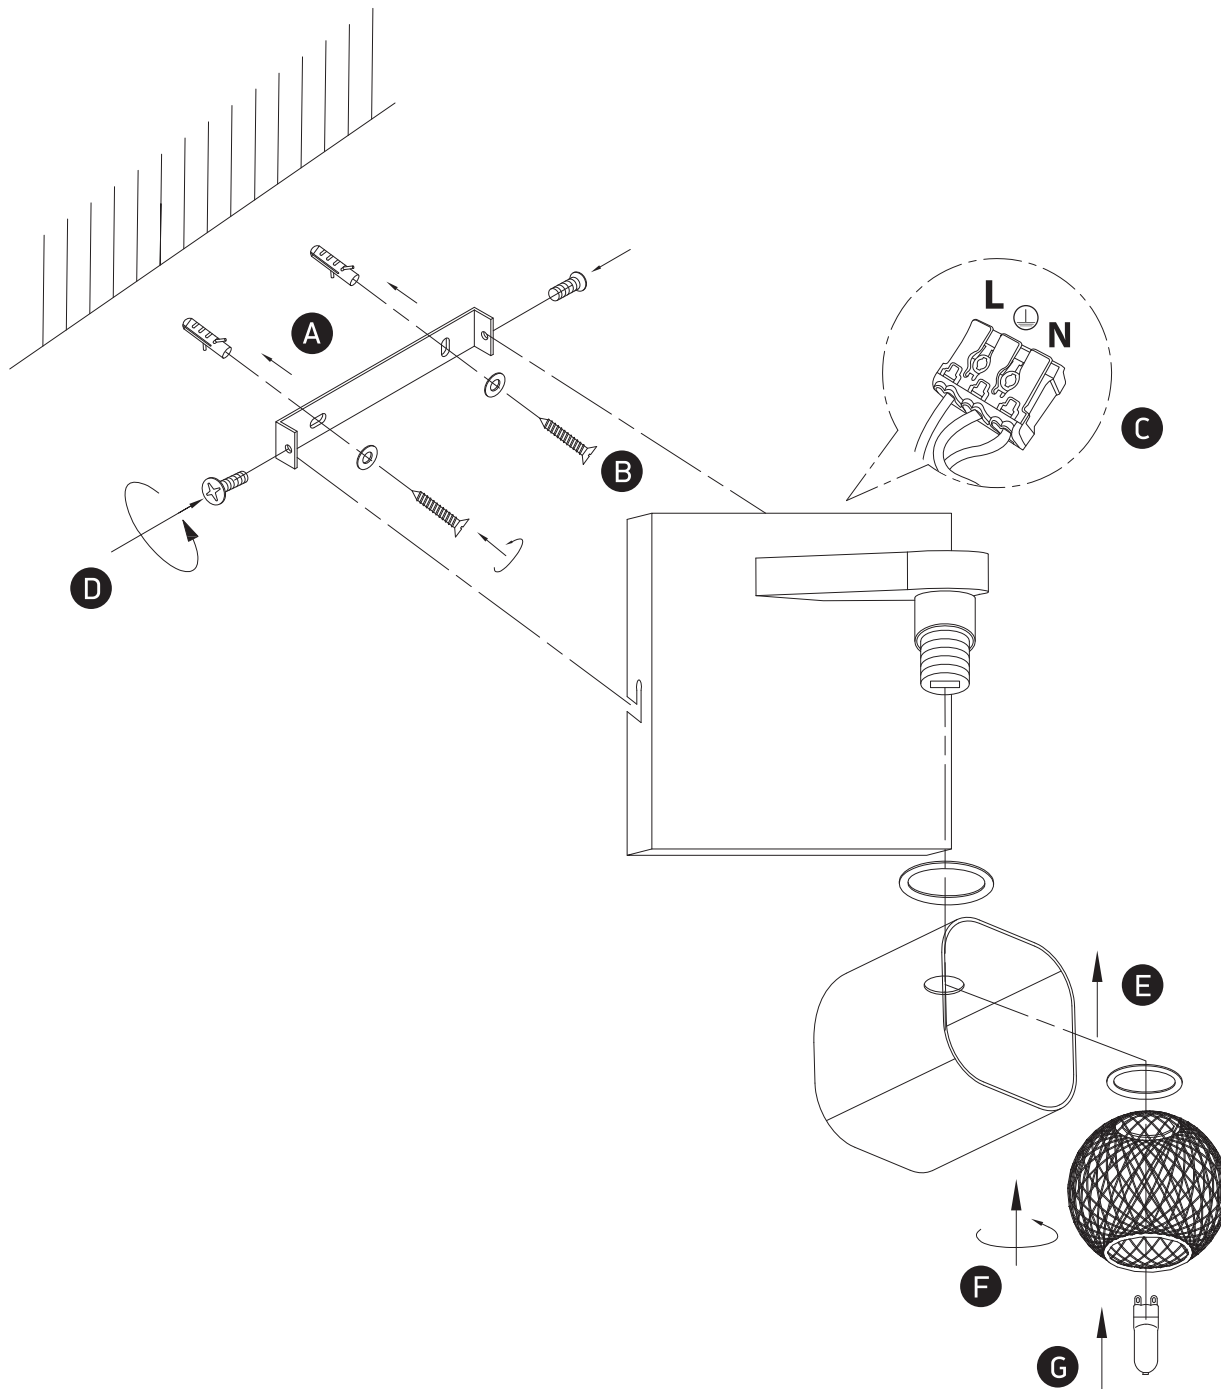

# INSTALLATION MANUAL

60178A

100-240V | 9W | G9 | Metal + glass

## Warnings:

1. Make sure that the product is installed properly before connecting to electricity.
2. Do not cover the fitting.
3. Maintenance and installation should only be carried out by a professional electrician.