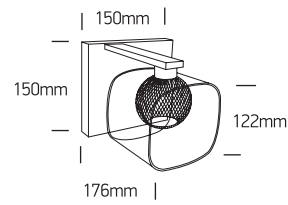

# INSTALLATION MANUAL

60178A

100-240V | 9W | G9 | Metal + glass