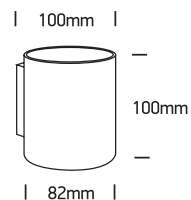

INSTALLATION MANUAL

6017

100-240V | G9 | 30W | IP20 | Aluminium

Warnings:

1. Make sure that the product is installed properly before connecting to electricity.
2. Do not cover the fitting.
3. Maintenance and installation should only be carried out by a professional electrician.