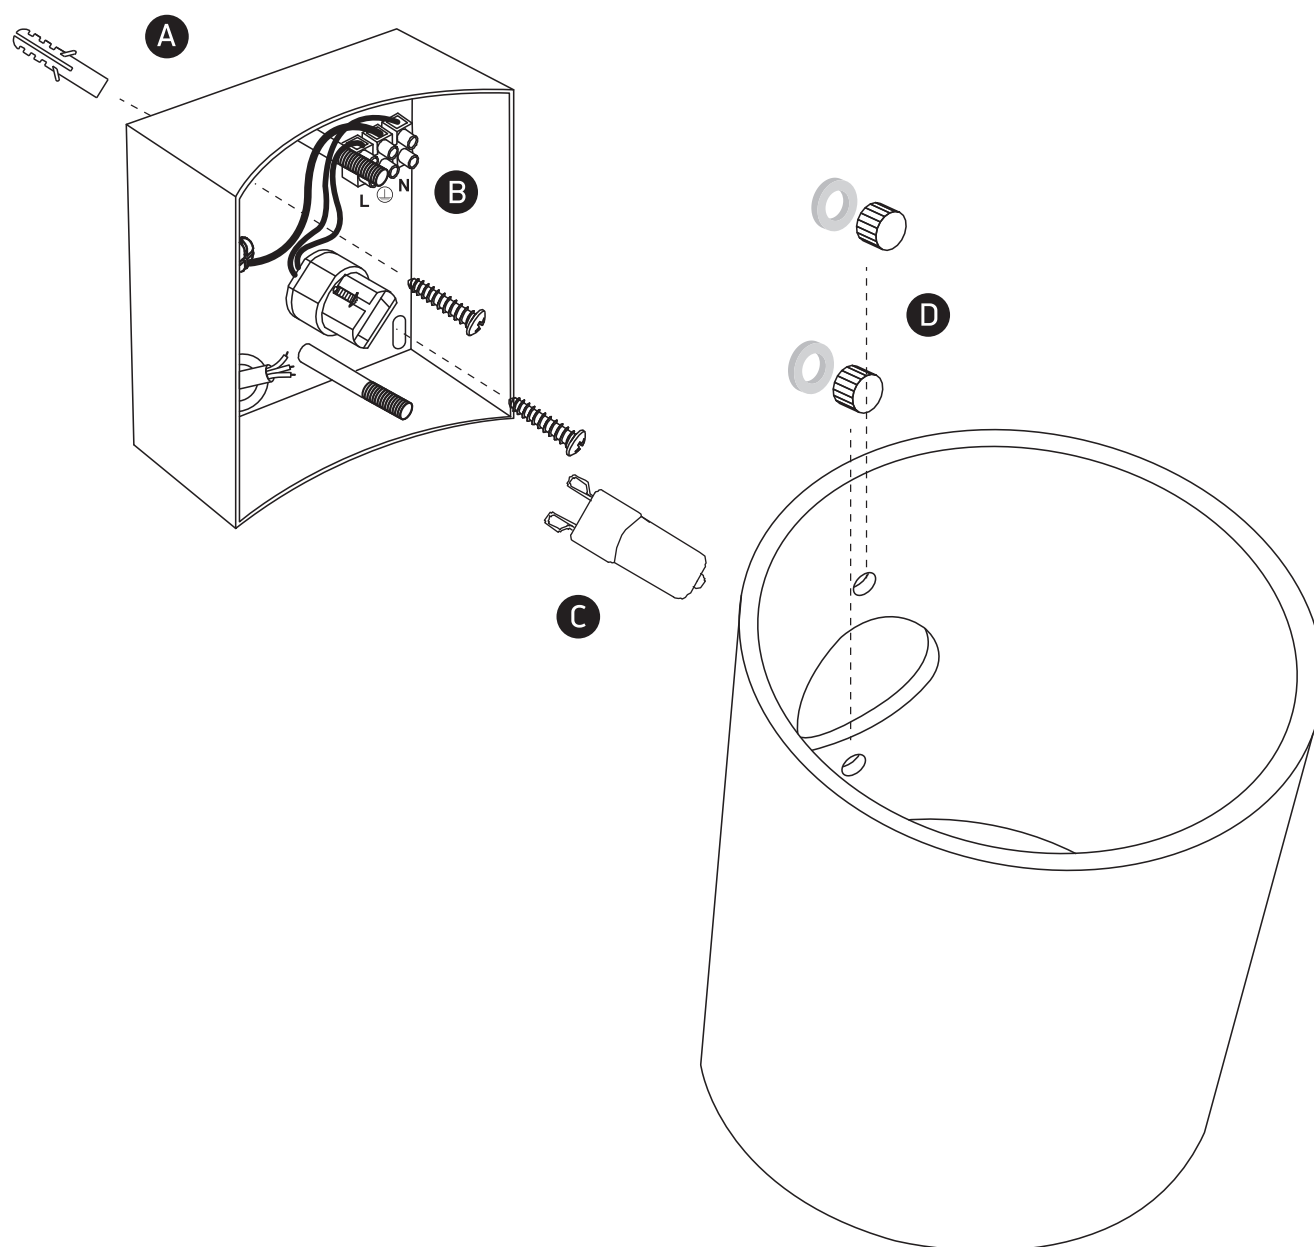

INSTALLATION MANUAL

6017

100-240V | G9 | 30W | IP20 | Aluminium

Warnings:

1. Make sure that the product is installed properly before connecting to electricity.
2. Do not cover the fitting.
3. Maintenance and installation should only be carried out by a professional electrician.