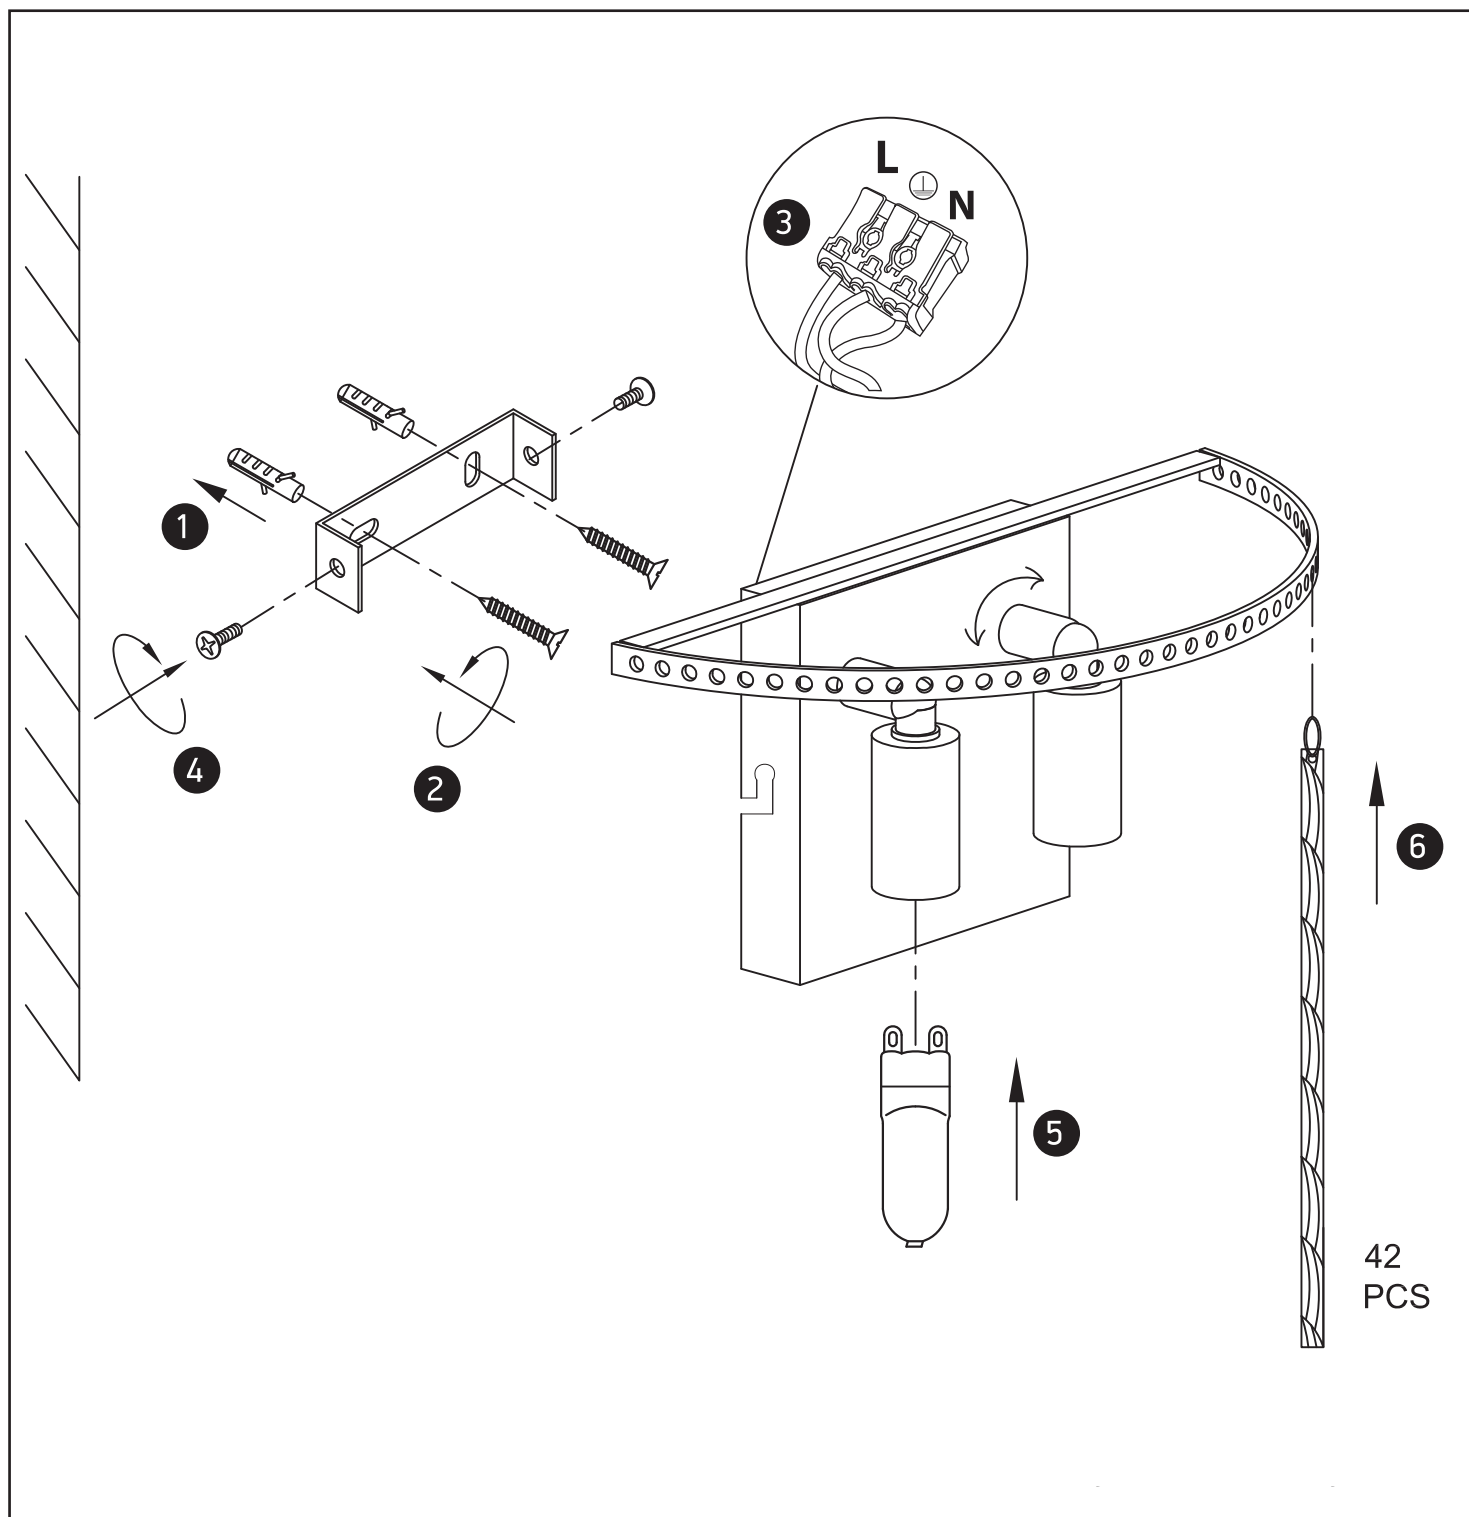

INSTALLATION MANUAL

60168

100-240V | G9 | 2x9W | IP20 | Metal + Aluminium tubes

one
LIGHT

Warnings:

1. Make sure that the product is installed properly before connecting to electricity.
2. Do not cover the fitting.
3. Maintenance and installation should only be carried out by a professional electrician.