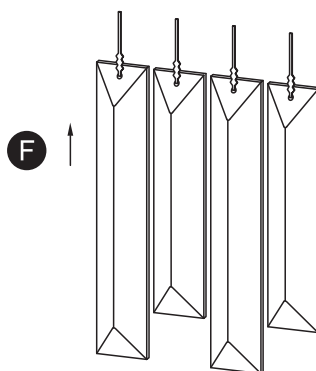

INSTALLATION MANUAL

60132

100-240V | E14 | 2x8W | IP20 | Aluminium + glass

one
LIGHT

A
8pcsB
8pcs

Warnings:

1. Make sure that the product is installed properly before connecting to electricity.
2. Do not cover the fitting.
3. Maintenance and installation should only be carried out by a professional electrician.