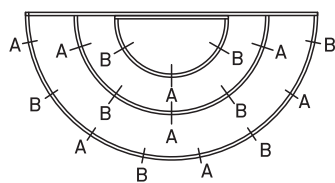

INSTALLATION MANUAL

60132

100-240V | E14 | 2x8W | IP20 | Aluminium + glass

one
LIGHT

A
8pcsB
8pcs

Warnings:

1. Make sure that the product is installed properly before connecting to electricity.
2. Do not cover the fitting.
3. Maintenance and installation should only be carried out by a professional electrician.