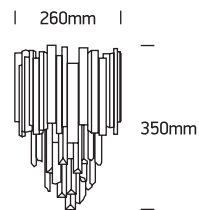

INSTALLATION MANUAL

60132

100-240V | E14 | 2x8W | IP20 | Aluminium + glass

one
LIGHT

A
8pcsB
8pcs

Warnings:

1. Make sure that the product is installed properly before connecting to electricity.
2. Do not cover the fitting.
3. Maintenance and installation should only be carried out by a professional electrician.