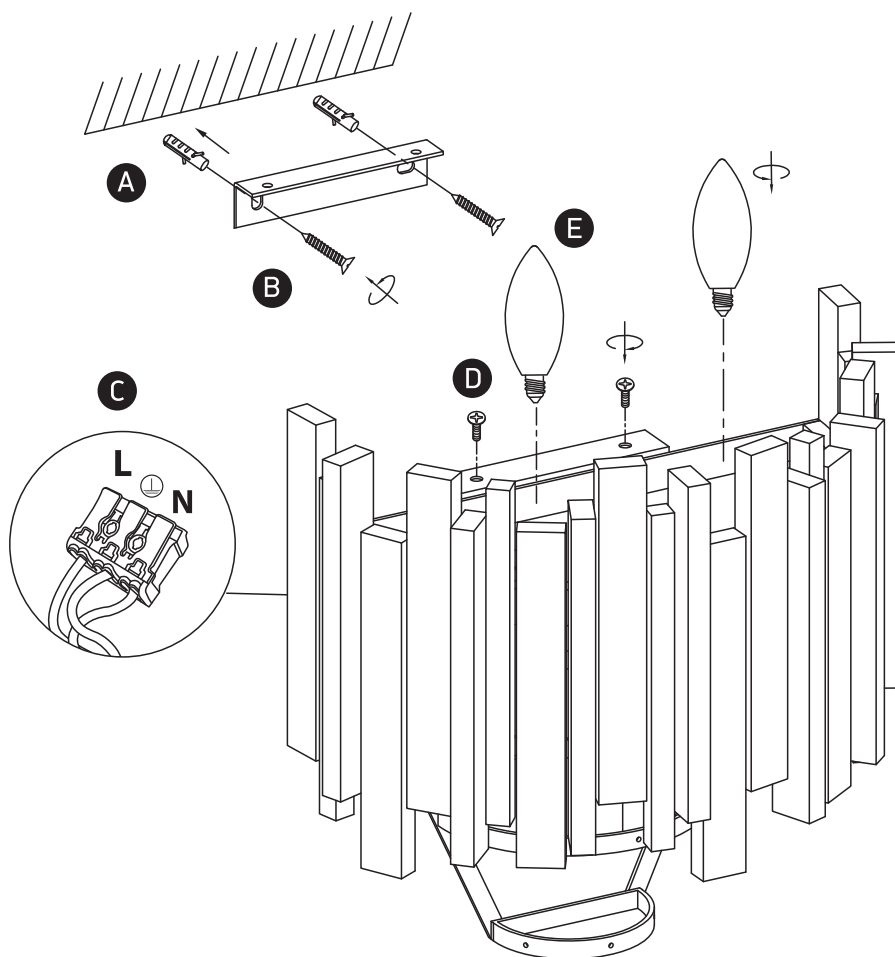

INSTALLATION MANUAL

60132

100-240V | E14 | 2x8W | IP20 | Aluminium + glass

one
LIGHT

A
8pcsB
8pcs

Warnings:

1. Make sure that the product is installed properly before connecting to electricity.
2. Do not cover the fitting.
3. Maintenance and installation should only be carried out by a professional electrician.