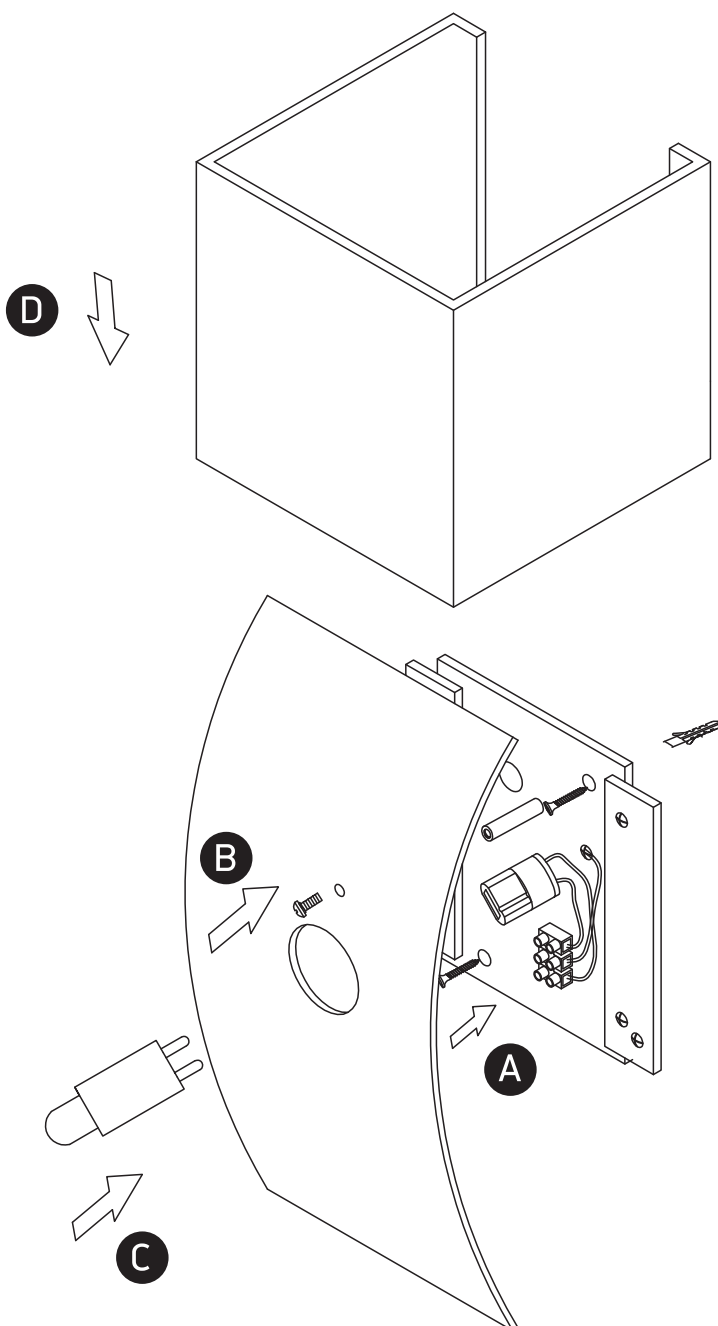

INSTALLATION MANUAL

6012

100-240V | G9 | 40W | IP20 | Natural aluminium

Warnings:

1. Make sure that the product is installed properly before connecting to electricity.
2. Do not cover the fitting.
3. Maintenance and installation should only be carried out by a professional electrician.