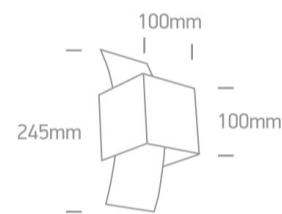

12 Wall & Ceiling>The GU10 & G9 Wall Lights

6012/AL

40W G9 Aluminium Decorative Wall Lights.

Complies with standard EN60598-1 and any other specific standards.

Downloads

Dimensions

Physical Specification

Item Group	12 Wall & Ceiling
Family	The GU10 & G9 Wall Lights
Order Code	6012/AL
Colour	Aluminium
Material	Natural Aluminium
Shape	Circular
Surface Wall	Yes
Indoor	Yes
Adjustable	No