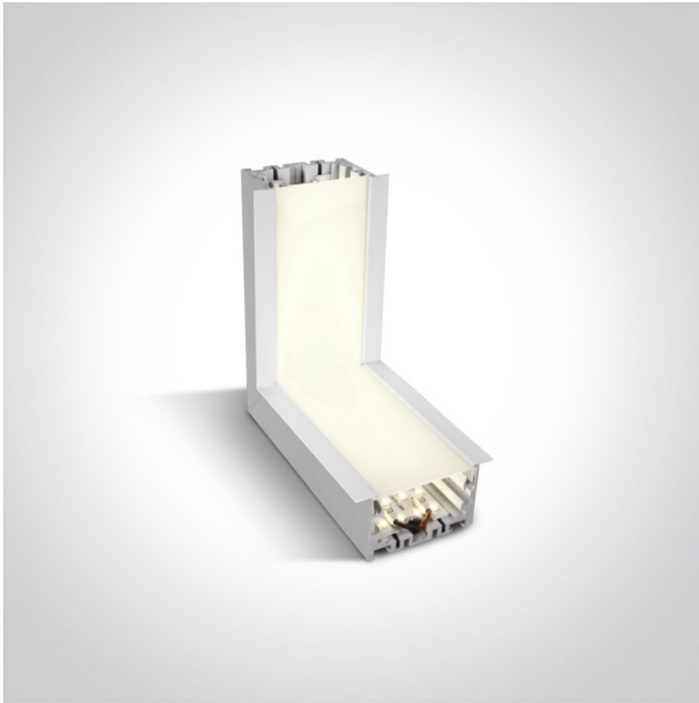

11 Office &amp; Kitchen&gt;Recessed LED Linear Profiles

38152RL/W/C

10W ceiling to wall corner for 38152R.

Complete with 200mA driver , 4pcs fixing clips, 4pcs connectors & 2pcs end cups.

Complies with standard EN60598-1 and any other specific standards.

White

Material

Aluminium

Diffuser Material

Plastic

Shape

Rectangular

Length	134x134mm
Width	70mm
Height	60mm
Cutout Hole Width	100x100mm
Cutout Hole Length	60mm
Recessed Ceiling	Yes
Depth Required	80mm
Indoor	Yes
Adjustable	No