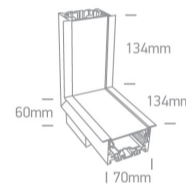

11 Office &amp; Kitchen&gt;Recessed LED Linear Profiles

38152RL/W/C

10W ceiling to wall corner for 38152R.

Complete with 200mA driver , 4pcs fixing clips, 4pcs connectors & 2pcs end cups.

Complies with standard EN60598-1 and any other specific standards.

## Dimensions

White

Material

Aluminium

Diffuser Material

Plastic

Shape

Rectangular

Length	134x134mm
Width	70mm
Height	60mm
Cutout Hole Width	100x100mm
Cutout Hole Length	60mm
Recessed Ceiling	Yes
Depth Required	80mm
Indoor	Yes
Adjustable	No