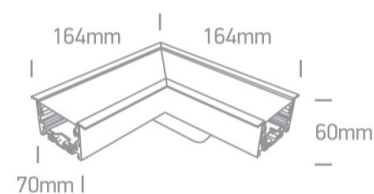

11 Office & Kitchen>Recessed LED Linear Profiles

38152RC/W/W

8W corner for 38152R.

Complete with 200mA driver , 4pcs fixing clips, 4pcs connectors & 2pcs end cups.

Complies with standard EN60598-1 and any other specific standards.

Downloads

Dimensions

Gallery

Physical Specification

Item Group

11 Office & Kitchen

Family

Recessed LED Linear Profiles

Shape

Rectangular

Length	164x164mm
Width	70mm
Height	60mm
Cutout Hole Width	160x160mm
Cutout Hole Length	60mm
Recessed Ceiling	Yes
Depth Required	80mm
Indoor	Yes
Adjustable	No

Electrical Characteristics

Gear	Built In
Fitting + Driver	
Input Voltage	220-240V
50 Hz	Yes
60 Hz	Yes
Safety Class	
Power(Watts)	8W
IP Rating	IP20
Light Source	LED built in
Dimmable	No
F Mark	