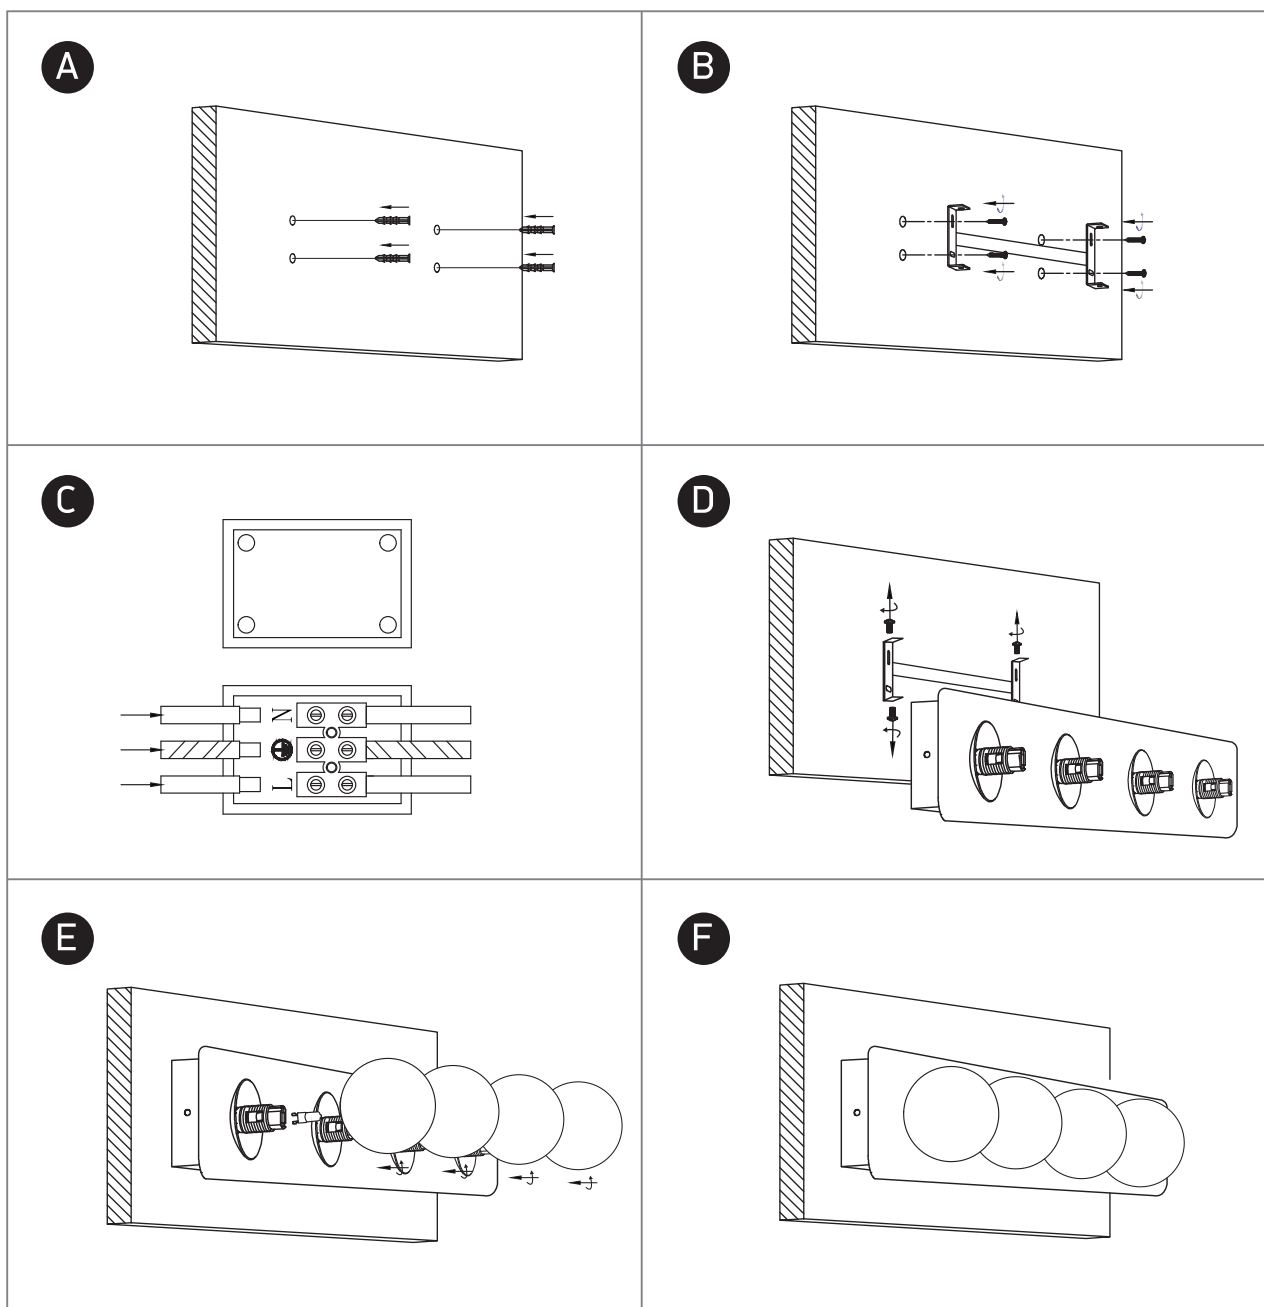

INSTALLATION MANUAL

60107D

100-240V | G9 | 4x28W | IP44 | Metal + glass

Warnings:

1. Make sure that the product is installed properly before connecting to electricity.
2. Do not cover the fitting.
3. Maintenance and installation should only be carried out by a professional electrician.