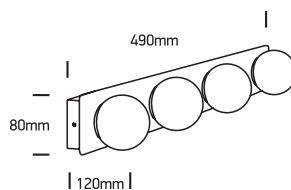

INSTALLATION MANUAL

60107D

100-240V | G9 | 4x28W | IP44 | Metal + glass

Warnings:

1. Make sure that the product is installed properly before connecting to electricity.
2. Do not cover the fitting.
3. Maintenance and installation should only be carried out by a professional electrician.