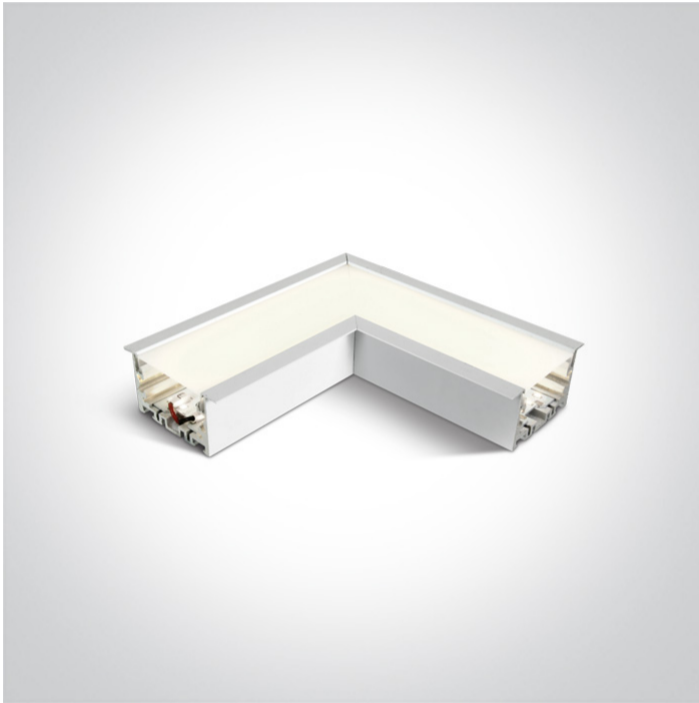

11 Office &amp; Kitchen&gt;Recessed LED Linear Profiles

38152RC/W/C

8W corner for 38152R.

Complete with 200mA driver , 4pcs fixing clips, 4pcs connectors & 2pcs end cups.

Complies with standard EN60598-1 and any other specific standards.

## Dimensions

White

Material

Aluminium

Diffuser Material

Plastic

Shape

Rectangular

Length	164x164mm
Width	70mm
Height	60mm
Cutout Hole Width	160x160mm
Cutout Hole Length	60mm
Recessed Ceiling	Yes
Depth Required	80mm
Indoor	Yes
Adjustable	No