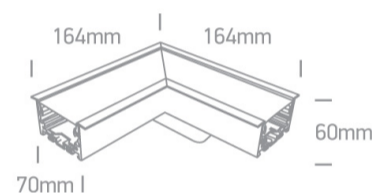

11 Office &amp; Kitchen&gt;Recessed LED Linear Profiles

38152RC/W/C

8W corner for 38152R.

Complete with 200mA driver , 4pcs fixing clips, 4pcs connectors & 2pcs end cups.

Complies with standard EN60598-1 and any other specific standards.

## Dimensions

White

Material

Aluminium

Diffuser Material

Plastic

Shape

Rectangular

Length	164x164mm
Width	70mm
Height	60mm
Cutout Hole Width	160x160mm
Cutout Hole Length	60mm
Recessed Ceiling	Yes
Depth Required	80mm
Indoor	Yes
Adjustable	No