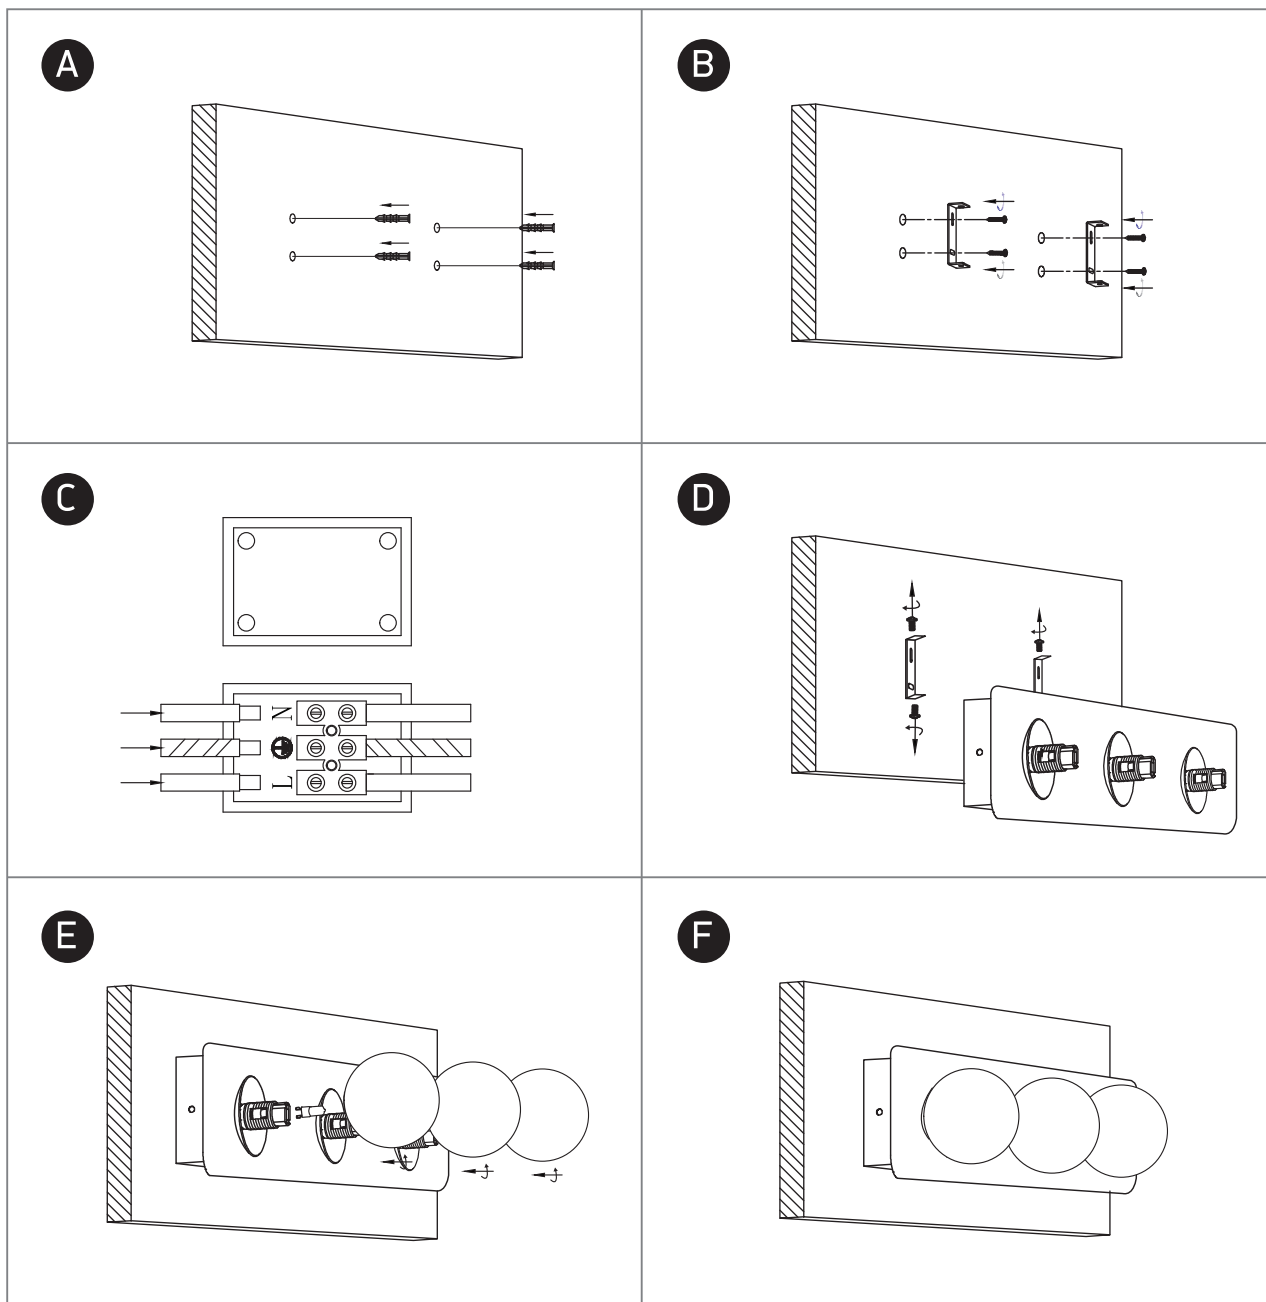

INSTALLATION MANUAL

60107C

100-240V | G9 | 3x28W | IP44 | Metal + glass

Warnings:

1. Make sure that the product is installed properly before connecting to electricity.
2. Do not cover the fitting.
3. Maintenance and installation should only be carried out by a professional electrician.