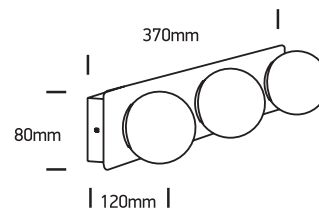

INSTALLATION MANUAL

60107C

100-240V | G9 | 3x28W | IP44 | Metal + glass

Warnings:

1. Make sure that the product is installed properly before connecting to electricity.
2. Do not cover the fitting.
3. Maintenance and installation should only be carried out by a professional electrician.