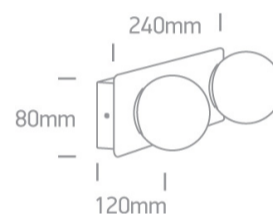

16 Bathroom & Mirror>The Mirror G9 Decorative Globes Metal + glass

60107B/C

2x28W Mirror G9 Decorative Globes, IP44.

Complies with standard EN60598-1 and any other specific standards.

Downloads

Dimensions

Physical Specification

Product Type	Gear
Item Group	16 Bathroom & Mirror
Family	The Mirror G9 Decorative Globes Metal + glass
Order Code	60107B/C
Colour	Chrome
Material	Metal
Diffuser Material	Glass
Shape	Rectangular
Length	240mm
Width	120mm
Height	80mm
Surface Wall	Yes

Box Length

25cm

Box Width

18cm

Box Height

11,5cm

Box Weight

0,87Kg