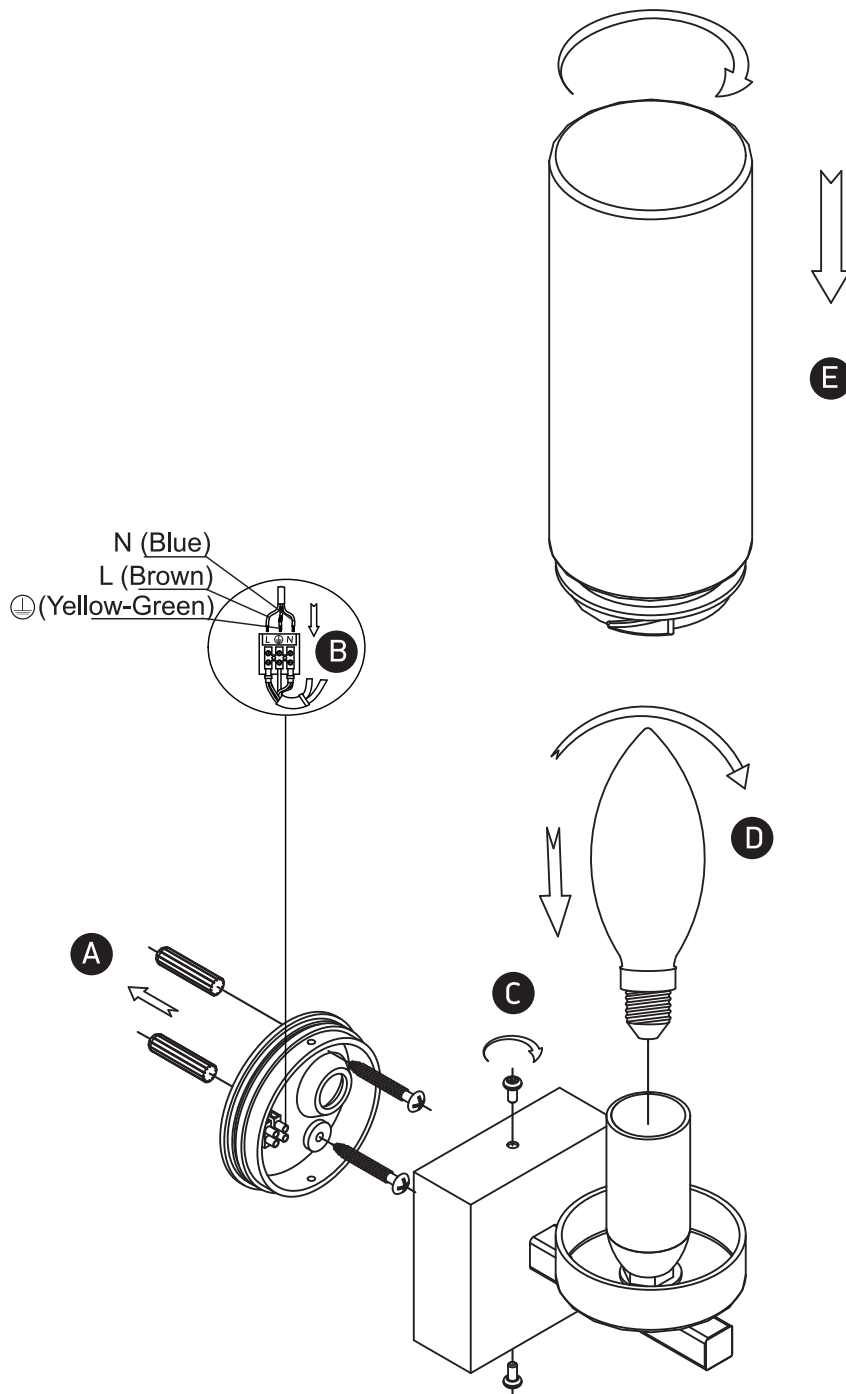

INSTALLATION MANUAL

60106

100-240V | E14 | 40W | IP44 | Metal + Glass

Warnings:

1. Make sure that the product is installed properly before connecting to electricity.
2. Do not cover the fitting.
3. Maintenance and installation should only be carried out by a professional electrician.