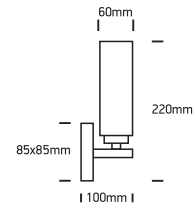

INSTALLATION MANUAL

60106

100-240V | E14 | 40W | IP44 | Metal + Glass

Warnings:

1. Make sure that the product is installed properly before connecting to electricity.
2. Do not cover the fitting.
3. Maintenance and installation should only be carried out by a professional electrician.