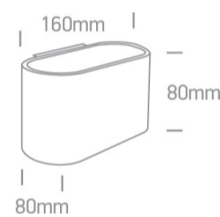

12 Wall & Ceiling>G9 Decorative Wall Lights Aluminium

60056/B

30W G9 Decorative Wall Lights

Complies with standard EN60598-1 and any other specific standards.

Downloads

Dimensions

Physical Specification

Item Group	12 Wall & Ceiling
Family	G9 Decorative Wall Lights Aluminium
Order Code	60056/B
Colour	Black
Material	Aluminium
Surface Wall	Yes
Indoor	Yes
Adjustable	No

Electrical Characteristics

Gear	No
------	----

Fitting + Driver

Input Voltage	100-240V
50 Hz	Yes
60 Hz	Yes
Safety Class	
Power(Watts)	30W
IP Rating	IP20
Light Source	Replaceable lamp
Lamp Holder	G9
Number of Lamps	1
F Mark	

Illumination Data

Illumination Diagram

Packing Info

Box Weight	0.570kg
Pcs/Carton	20
Barcode	5291889050575
HS Code	9405409900

Certification & Warranty

Warranty	5 Years
----------	---------

switch to
one light!