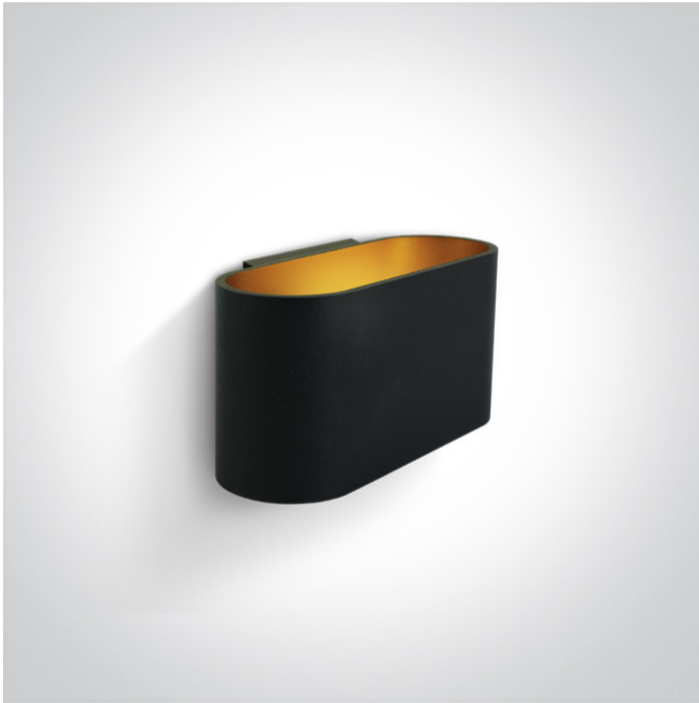

12 Wall & Ceiling>G9 Decorative Wall Lights Aluminium

60056/B

30W G9 Decorative Wall Lights

Complies with standard EN60598-1 and any other specific standards.

Downloads

Dimensions

Physical Specification

Item Group	12 Wall & Ceiling
Family	G9 Decorative Wall Lights Aluminium
Order Code	60056/B
Colour	Black
Material	Aluminium
Surface Wall	Yes
Indoor	Yes
Adjustable	No