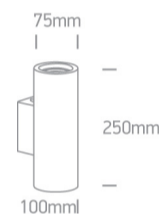

12 Wall & Ceiling>The Decorative Wall Lights Gypsum

60054

2x35W MR16 GU10 wall gypsum decorative light, IP20.

Complies with standard EN60598-1 and any other specific standards.

Downloads

Dimensions

Physical Specification

Item Group	12 Wall & Ceiling
Family	The Decorative Wall Lights Gypsum
Order Code	60054
Colour	White
Material	Gypsum
Shape	Rectangular
Length	75mm
Width	250mm
Height	100mm
Surface Wall	Yes
Indoor	Yes
Adjustable	No