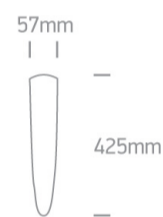

12 Wall &amp; Ceiling&gt;The GU10 &amp; G9 Wall Lights

6005/G

50W MR16 GU10 Decorative Wall Lights.

Complies with standard EN60598-1 and any other specific standards.

## Dimensions

## Physical Specification

|                    |                           |
|--------------------|---------------------------|
| Item Group         | 12 Wall & Ceiling         |
| Family             | The GU10 & G9 Wall Lights |
| Order Code         | 6005/G                    |
| Colour             | Grey                      |
| Material           | Die Cast                  |
| Shape              | Circular                  |
| Cutout Hole Width  | 57                        |
| Cutout Hole Length | 425                       |
| Surface Wall       | Yes                       |
| Indoor             | Yes                       |
| Adjustable         | No                        |