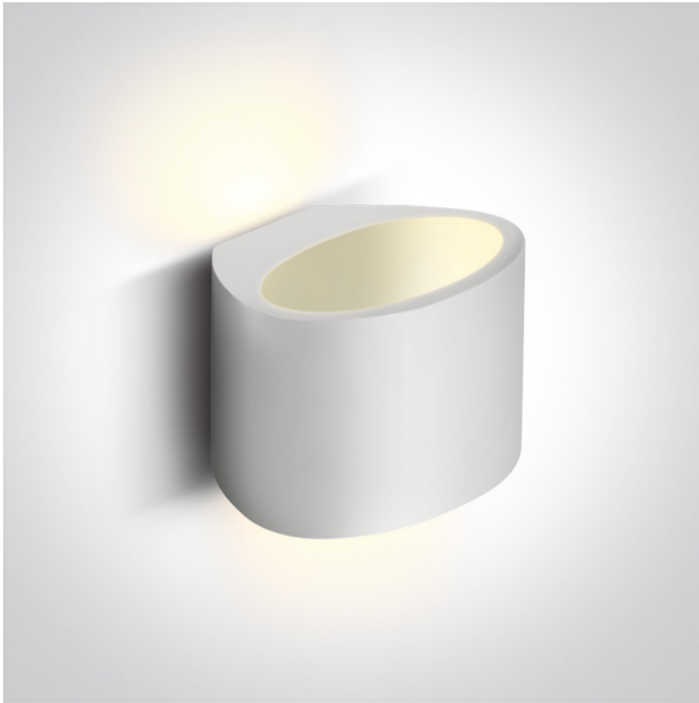

12 Wall & Ceiling>The Decorative Wall Lights Gypsum

60042

40W G9 wall gypsum decorative light, IP20.

Complies with standard EN60598-1 and any other specific standards.

Downloads

Dimensions

Gallery

Physical Specification

Item Group

12 Wall & Ceiling

Family

The Decorative Wall Lights Gypsum

Order Code

60042

Colour

White

Material

Gypsum

Shape

Rectangular

Length

120mm

Width	100mm
Height	150mm
Surface Wall	Yes
Indoor	Yes
Adjustable	No

Electrical Characteristics