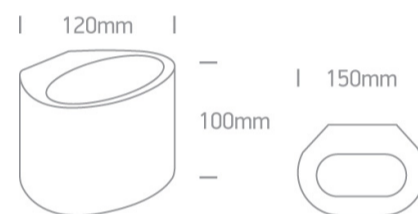

12 Wall & Ceiling>The Decorative Wall Lights Gypsum

60042

40W G9 wall gypsum decorative light, IP20.

Complies with standard EN60598-1 and any other specific standards.

Downloads

Dimensions

Gallery

Physical Specification

Material

Gypsum

Shape

Rectangular

Length

120mm

Width	100mm
Height	150mm
Surface Wall	Yes
Indoor	Yes
Adjustable	No

Electrical Characteristics