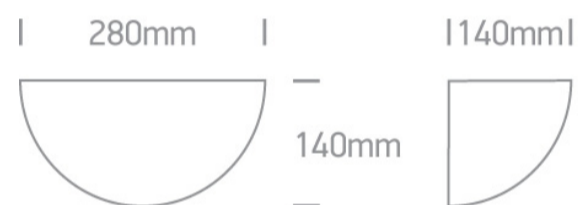

12 Wall & Ceiling>The Decorative Wall Lights Gypsum

60038

20W E27 wall gypsum decorative light, IP20.

Complies with standard EN60598-1 and any other specific standards.

Downloads

Dimensions

Physical Specification

Item Group	12 Wall & Ceiling
Family	The Decorative Wall Lights Gypsum
Order Code	60038
Colour	White
Material	Gypsum
Shape	Rectangular
Length	280mm
Width	140mm
Height	140mm
Surface Wall	Yes
Indoor	Yes
Adjustable	No

Illumination Data

Illumination Diagram

Packing Info

Box Length	33,5cm
Box Width	18,5cm
Box Height	18cm
Box Weight	2.000kg
Pcs/Carton	6
Barcode	5291889030669
HS Code	9405413990

Certification & Warranty

Warranty