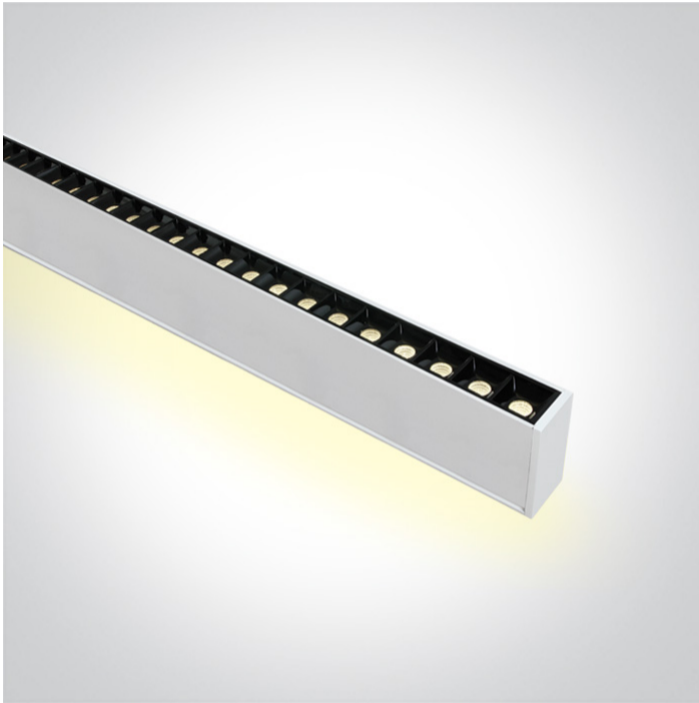

11 Office &amp; Kitchen&gt;LED Linear Profiles Medium size

**38150BU/W/W**

40W UGR17 Linear system with with 48 LED spots and 20W uplight for suspended installation, ideal for offices.

Complete with 1000mA + 500mA drivers

## Accessories

050170

050170C/W

38150E/W

Physical Specification

Item Group	11 Office & Kitchen
Family	LED Linear Profiles Medium size
Order Code	38150BU/W/W
Colour	White
Material	Aluminium
Shape	Rectangular
Length	1300mm
Width	70mm
Height	35mm
Suspended Ceiling	Yes
Indoor	Yes
Adjustable	No