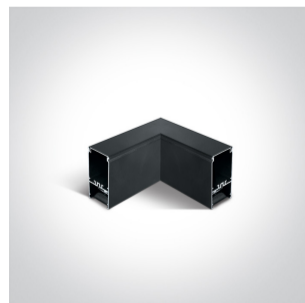

11 Office & Kitchen>LED Linear Profiles Medium size

38150BU/B/W

40W UGR17 Linear system with with 48 LED spots and 20W uplight for suspended installation, ideal for offices.

Complete with 1000mA + 500mA drivers

Complies with standard EN60598-1 and any other specific standards.

Downloads

Dimensions

Gallery

Accessories

050170

050170C/B