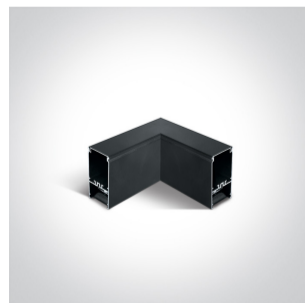

11 Office & Kitchen>LED Linear Profiles Medium size

38150BU/B/C

40W UGR17 Linear system with with 48 LED spots and 20W uplight for suspended installation, ideal for offices.

Complete with 1000mA + 500mA drivers

Complies with standard EN60598-1 and any other specific standards.

Downloads

Dimensions

Gallery

Accessories

050170

050170C/B