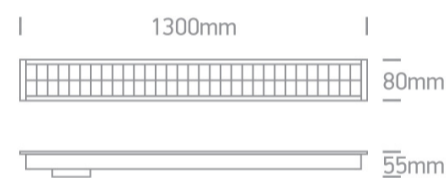

11 Office & Kitchen>Recessed LED Linear Profiles

38150BR/W/W

40W UGR17 Recessed linear with diffuser, ideal for offices.

Complete with 1000mA driver , 4pcs fixing clips, 4pcs connectors & 2pcs end caps.

Can be connected in line

Complies with standard EN60598-1 and any other specific standards.

Downloads

Dimensions

Gallery

Physical Specification

Item Group

11 Office & Kitchen

Family

Plastic

Shape

Rectangular

Length	1300mm
Width	80mm
Height	55mm
Cutout Hole Width	1280mm
Cutout Hole Length	68mm
Recessed Ceiling	Yes
Depth Required	80mm
Indoor	Yes
Adjustable	No

Electrical Characteristics