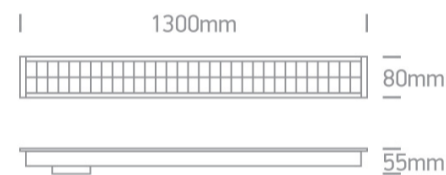

Dimensions