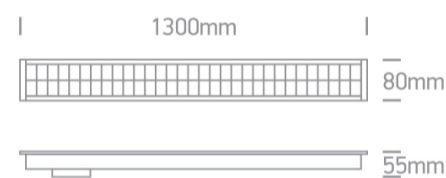

11 Office & Kitchen>Recessed LED Linear Profiles

38150BR/B/W

40W UGR17 Recessed linear with diffuser, ideal for offices.

Complete with 1000mA driver , 4pcs fixing clips, 4pcs connectors & 2pcs end cups.

Can be connected in line

Complies with standard EN60598-1 and any other specific standards.

Downloads

Dimensions

Gallery

Physical Specification

Item Group

11 Office & Kitchen

Family

Plastic

Shape

Rectangular

Length	1300mm
Width	80mm
Height	55mm
Cutout Hole Width	1280mm
Cutout Hole Length	68mm
Recessed Ceiling	Yes
Depth Required	80mm
Indoor	Yes
Adjustable	No

Electrical Characteristics