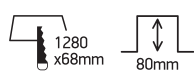

## 38150BR

ecolight |    DARK LIGHT UGR17 | 90 CRI |     

40W | SMD 3030 | 230V | IP20 | Aluminium

Complete with 1000mA driver.