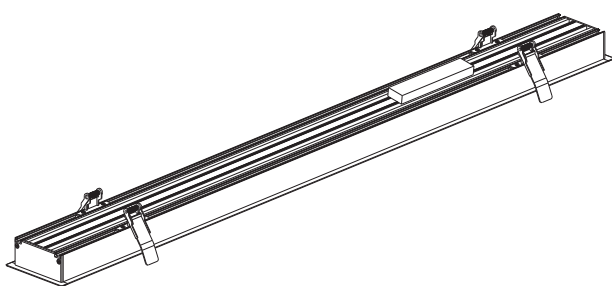

A INSTALLATION