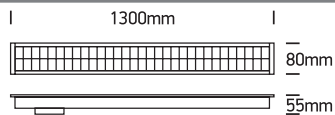

## 38150BR

ecolight |    DARK LIGHT UGR17 | 90 CRI |     

40W | SMD 3030 | 230V | IP20 | Aluminium

Complete with 1000mA driver.