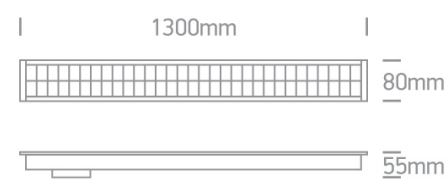

11 Office & Kitchen>Recessed LED Linear Profiles

38150BR/B/C

40W UGR17 Recessed linear with diffuser, ideal for offices.

Complete with 1000mA driver , 4pcs fixing clips, 4pcs connectors & 2pcs end cups.

Can be connected in line

Complies with standard EN60598-1 and any other specific standards.

Downloads

Dimensions

Gallery

Physical Specification

Item Group

11 Office & Kitchen

Family

Plastic

Shape

Rectangular

| | |
|--------------------|--------|
| Length | 1300mm |
| Width | 80mm |
| Height | 55mm |
| Cutout Hole Width | 1280mm |
| Cutout Hole Length | 68mm |
| Recessed Ceiling | Yes |
| Depth Required | 80mm |
| Indoor | Yes |
| Adjustable | No |