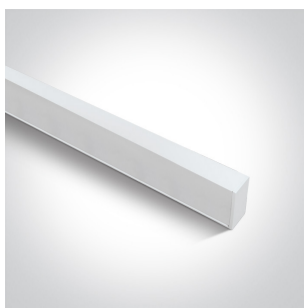

38150E/W

Physical Specification

Item Group	11 Office & Kitchen
Family	LED Linear Profiles Medium size
Order Code	38150B/W/W
Colour	White
Material	Aluminium
Shape	Rectangular
Length	1300mm
Width	70mm
Height	35mm
Surface Ceiling	Yes
Suspended Ceiling	Yes
Indoor	Yes
Adjustable	No

Electrical Characteristics

Gear	Built In
Fitting + Driver	
Input Voltage	220-240V
50 Hz	Yes
60 Hz	Yes
Safety Class	
Power(Watts)	40W
IP Rating	IP20