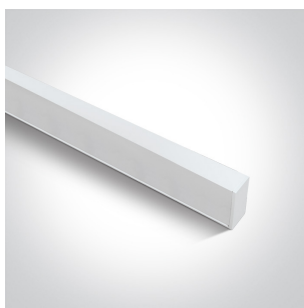

## Gallery

## Accessories

050170

050170C/W

38150E/W

Physical Specification

Item Group	11 Office & Kitchen
Family	LED Linear Profiles Medium size
Order Code	38150B/W/C
Colour	White
Material	Aluminium
Shape	Rectangular
Length	1300mm
Width	70mm
Height	35mm
Surface Ceiling	Yes
Suspended Ceiling	Yes
Indoor	Yes
Adjustable	No