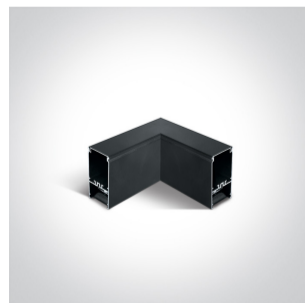

11 Office & Kitchen > LED Linear Profiles Medium size

38150B/B/W

40W UGR17 Linear system with with 48 LED spots for surface or suspended installation, ideal for offices.

Complete with 1000mA driver

Complies with standard EN60598-1 and any other specific standards.

Downloads

Dimensions

Gallery

Accessories

050170

050170C/B