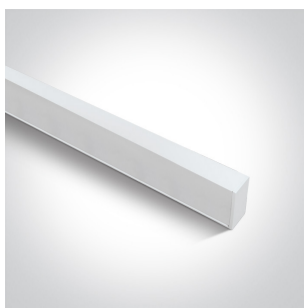

38150E/W

Physical Specification

Item Group	11 Office & Kitchen
Family	LED Linear Profiles Medium size
Order Code	38150A/W/C
Colour	White
Material	Aluminium
Shape	Rectangular
Length	1200mm
Width	70mm
Height	35mm
Surface Ceiling	Yes
Suspended Ceiling	Yes
Indoor	Yes
Adjustable	No

Electrical Characteristics

Gear	Built In
Fitting + Driver	
Input Voltage	220-240V
50 Hz	Yes
60 Hz	Yes
Safety Class	
Power(Watts)	40W
IP Rating	IP20