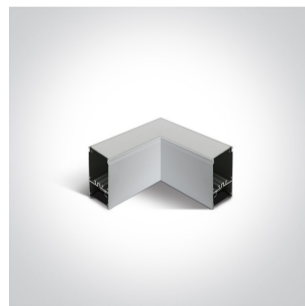

11 Office & Kitchen > LED Linear Profiles Medium size

38150A/W/C

40W UGR19 Linear system with diffuser for surface or suspended installation, ideal for offices.

Complete with 1000mA driver

Complies with standard EN60598-1 and any other specific standards.

Downloads

Dimensions

Gallery

Accessories

050170

050170C/W