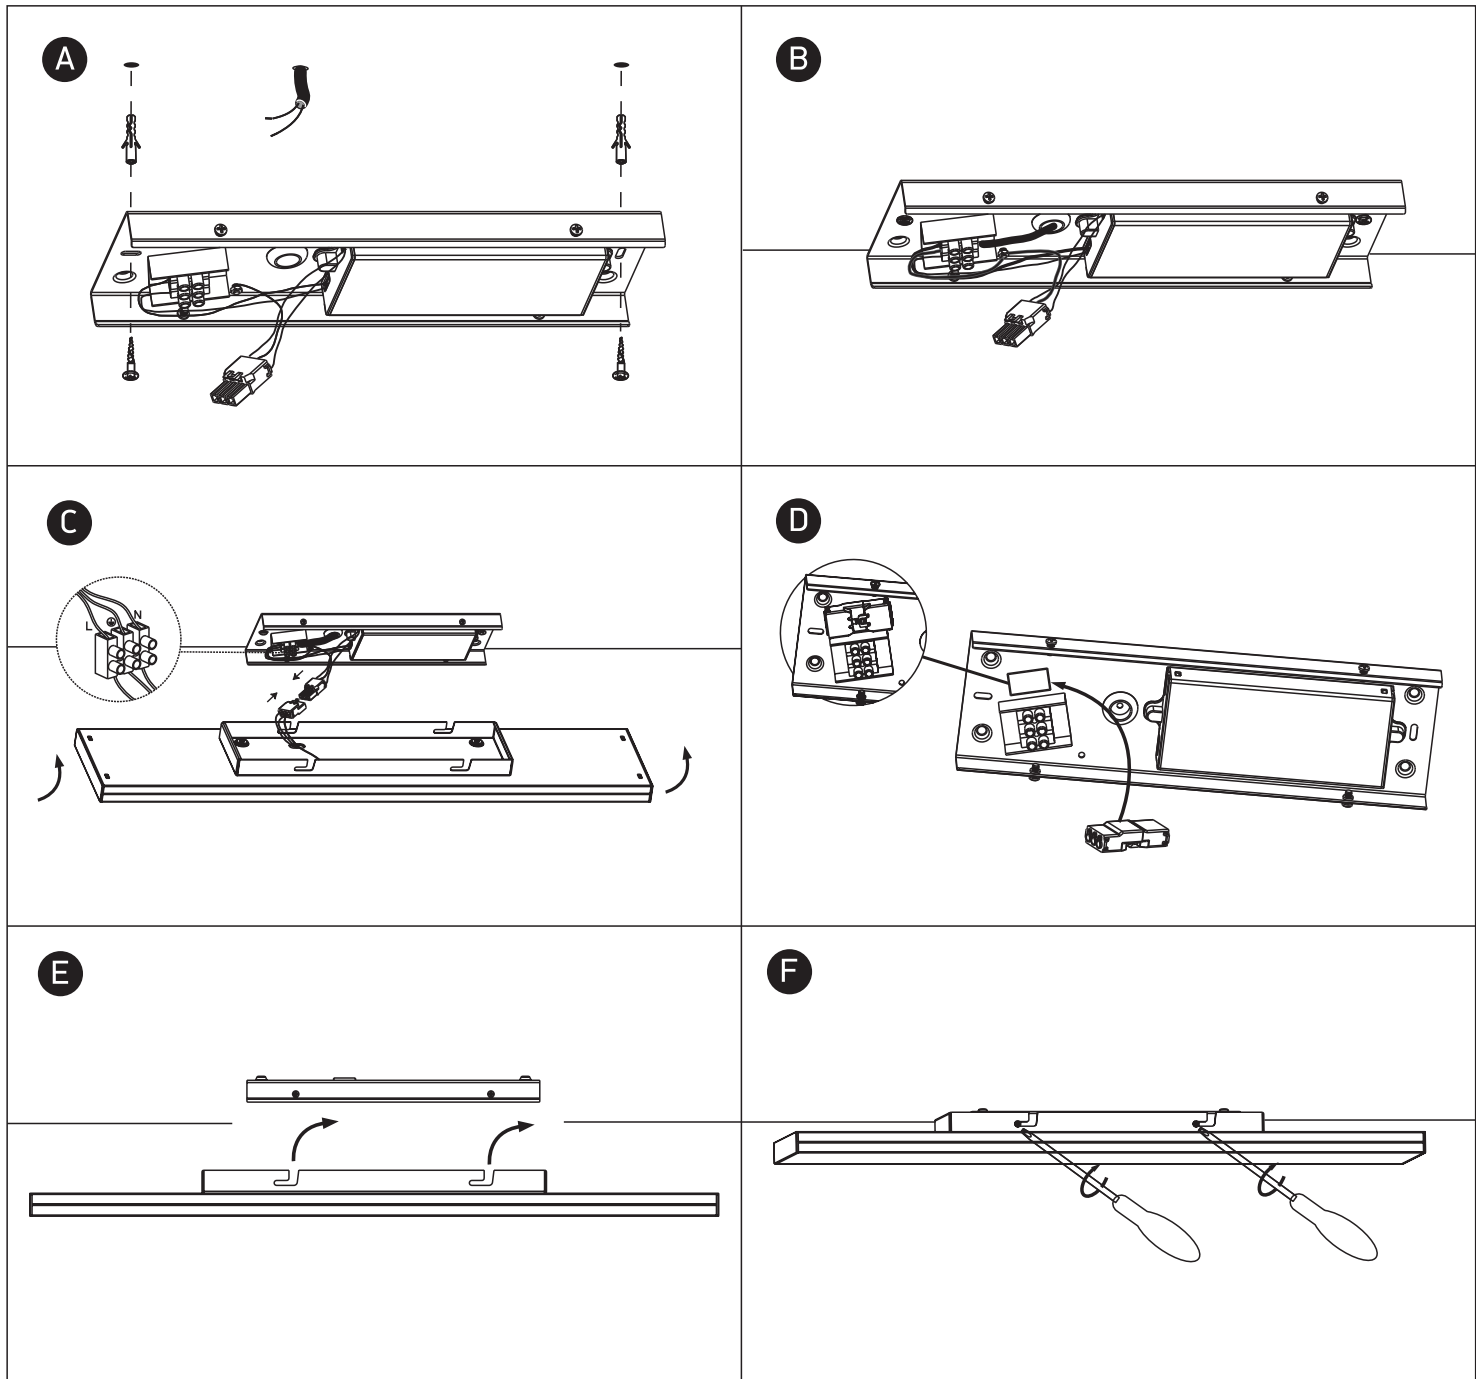

## 38148N

**ecopanel**

80  
CRI

230V | SMD 2835 | 48W | IP20 | Aluminium + PC

Complete with 360mA driver.

120mm

120mm

40mm