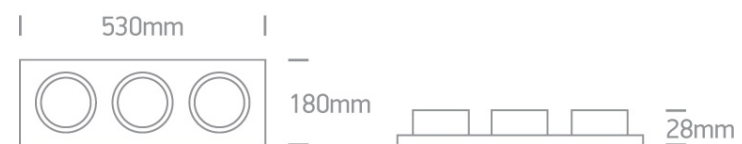

05 Downlights>Square Adjustable R111 Range

51310AB/AL

Recessed adjustable 3xR111 square range with G53 lampholder.

Complies with standard EN60598-1 and any other specific standards.

Downloads

Dimensions

Physical Specification

Item Group	05 Downlights
Family	Square Adjustable R111 Range
Order Code	51310AB/AL
Colour	Aluminium
Material	Natural Aluminium
Shape	Rectangular
Length	530mm
Width	180mm
Height	28mm
Cutout Hole Width	495mm
Cutout Hole Length	150mm
Recessed Ceiling	Yes

Depth Required	75mm
Indoor	Yes
Adjustable	2 Directions

Electrical Characteristics

Fitting

Input Type	Constant Voltage
Input Voltage	12V AC/DC
Safety Class	
Power(Watts)	3x75W
IP Rating	IP20
Light Source	Replaceable lamp
Lamp Holder	G53
Number of Lamps	3
Cable Length	40cm