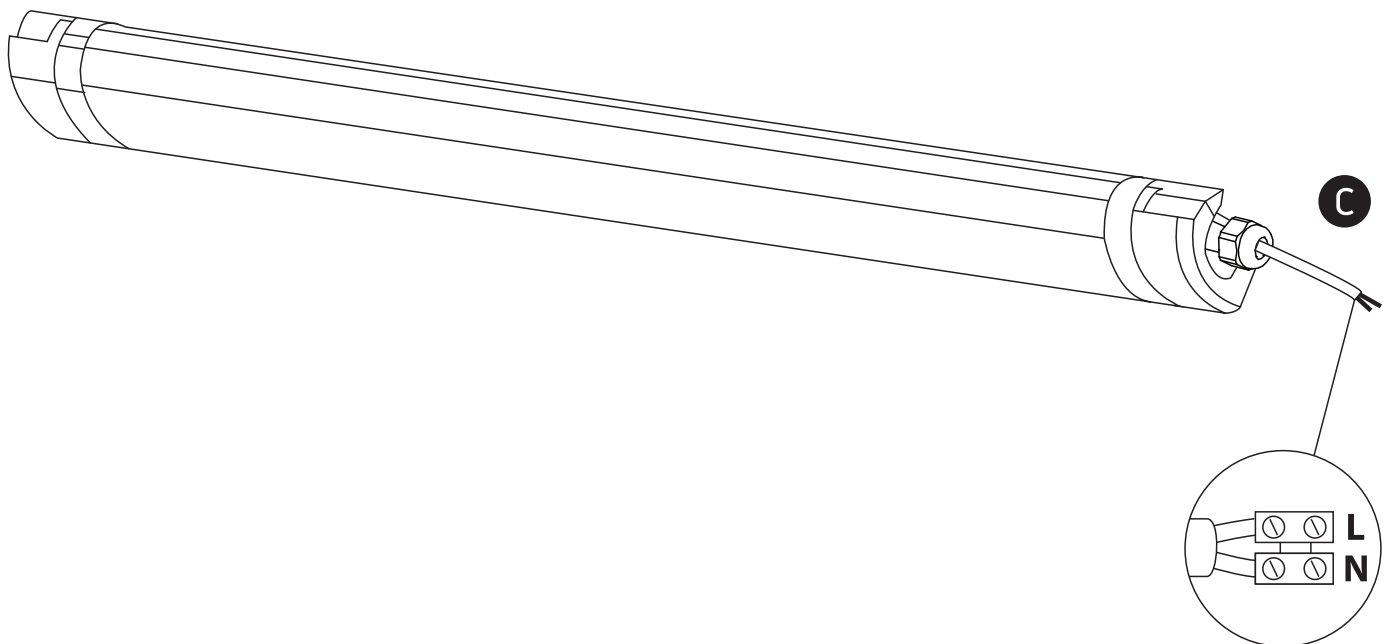

Warnings:

1. Make sure that the product is installed properly before connecting to electricity.
2. Do not cover the fitting.
3. Maintenance and installation should only be carried out by a professional electrician.