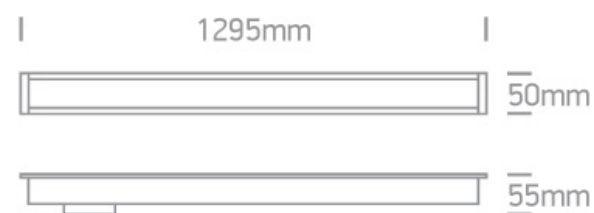

Can be connected in line

Complies with standard EN60598-1 and any other specific standards.

Downloads

Dimensions

Gallery

Physical Specification

Item Group

11 Office & Kitchen

Shape

Rectangular

Length

1295mm

Width	50mm
Height	55mm
Cutout Hole Width	1280mm
Cutout Hole Length	37mm
Recessed Ceiling	Yes
Depth Required	80mm
Indoor	Yes
Adjustable	No

Electrical Characteristics

Gear	Built In
Fitting + Driver	
Input Voltage	220-240V
50 Hz	Yes
60 Hz	Yes
Safety Class	
Power(Watts)	40W
IP Rating	IP20
Light Source	LED built in
Dimmable	No
F Mark	