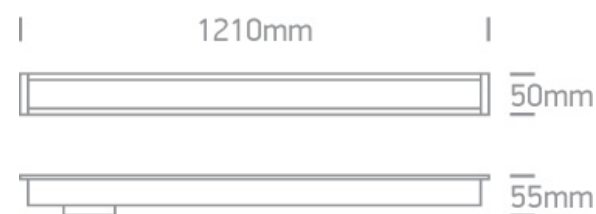

11 Office & Kitchen>UGR19 Recessed LED Linear Profiles

38145AR/W/C

40W UGR19 Recessed linear with diffuser, ideal for offices.
Complete with 1000mA driver , 6pcs fixing clips, 4pcs connectors & 2pcs end cups. .

Complies with standard EN60598-1 and any other specific standards.

Downloads

Dimensions

Gallery

Physical Specification

Item Group

11 Office & Kitchen

Family

PC

Shape

Rectangular

Length	1210mm
Width	50mm
Height	55mm
Cutout Hole Width	1200mm
Cutout Hole Length	37mm
Recessed Ceiling	Yes
Depth Required	80mm
Indoor	Yes
Adjustable	No

Electrical Characteristics

Gear	Built In
Fitting + Driver	
Input Voltage	220-240V
50 Hz	Yes
60 Hz	Yes
Safety Class	
Power(Watts)	40W
IP Rating	IP20
Light Source	LED built in
Dimmable	No
F Mark	